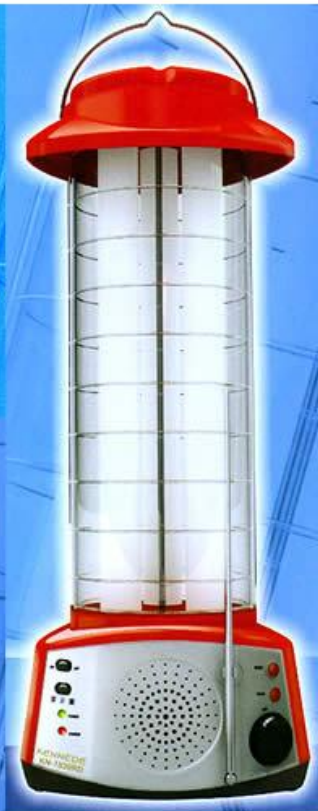

3X10W

Packing

UNIT SIZE: 18X 15 X 47.6 cm
 CARTON QTY.: 6 pcs/ctn
 N.W.: 12.5KGS
 G.W.: 14KGS
 CARTON SIZE: 48X 39X 49cm
 CONTAINER: 1,962 pcs/20ft FCL
 4,560 pcs/40'HQ

MODEL: KN-1830

Description

Rechargeable 6V4Ah Sealed
 Lead-Acid Battery
 3x10W Fluorescent Tubes
 360° Light Distribution
 Emergency & Automatic Light-up
 Overdischarge & Overcharge Protection
 Single or Double Tubes
 Green LED: Operate Indicator
 Red LED: Charge Indicator

MODEL: KN-1830RD

Description

Rechargeable 6V4Ah Sealed
 Lead-Acid Battery
 3x10W Fluorescent Tubes
 FM Scan Radio
 360° Light Distribution
 Emergency & Automatic Light-up
 Overdischarge & Overcharge Protection
 Single or Double Tubes
 Green LED: Operate Indicator
 Red LED: Charge Indicator