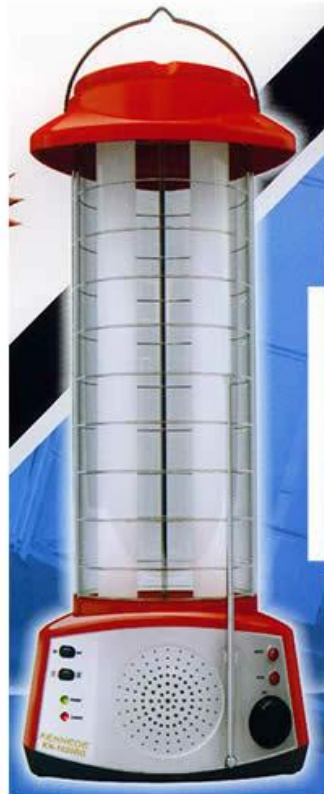

MODEL: KN-1820RD

Description

Rechargeable 6V4Ah Sealed Lead-Acid Battery
2x10W Fluorescent Tubes
FM Scan Radio
360° Light Distribution
Emergency & Automatic Light-up
Overdischarge & Overcharge Protection
Single or Double Tubes
Green LED: Operate Indicator
Red LED: Charge Indicator

Packing

UNIT SIZE: 18X 15 X 47.6cm
CARTON QTY.: 6 pcs/ctn
N.W.: 12.5KGS
G.W.: 14KGS
CARTON SIZE: 48X 39X 49cm
CONTAINER: 1,962 pcs/20ft FCL
4,560 pcs/40'HQ