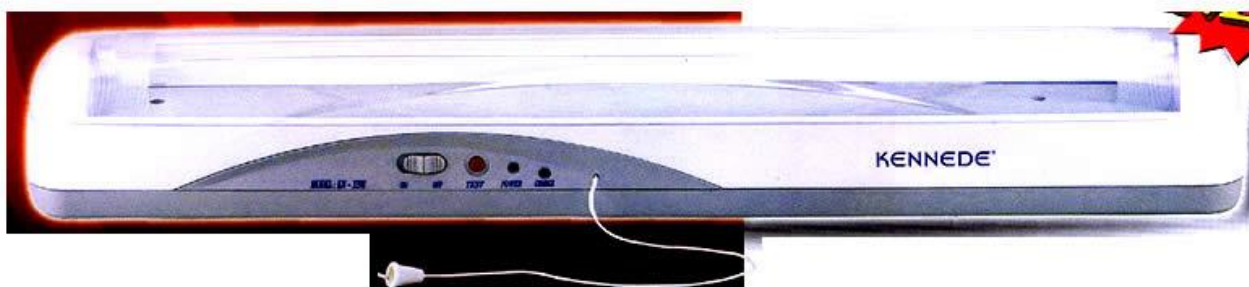

Packing

UNIT SIZE: 69X10.5X8.5cm
CARTON QTY.: 6 pcs/ctn
N.W.: 17KGS
G.W.: 18KGS
CARTON SIZE: 70.5X23X27.5cm
CONTAINER: 4,020 pcs/20ft FCL
9,390 pcs/40'HQ

**1X24" (1X20W) RECHARGEABLE
FLUORESCENT TUBE**

1X20W