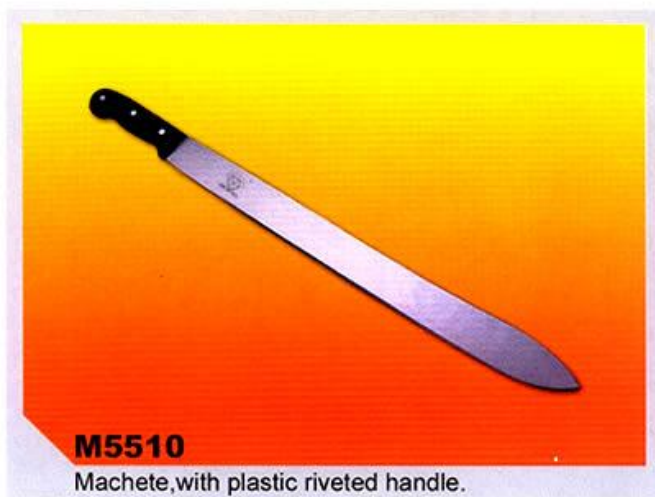

M5510

Machete,with plastic riveted handle.

SIZE (inch)	NET.WT (kg)	GR.WT (kg)	PKG.SPEC (carton) [cm]	QTY (pc)
22	25	27	70 × 18 × 19	48