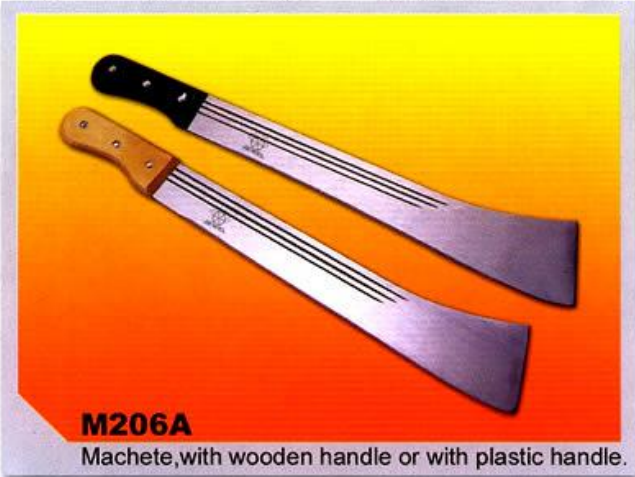

M206A

Machete, with wooden handle or with plastic handle.

SIZE (inch)	NET.WT (kg)	GR.WT (kg)	PKG.SPEC (carton) [cm]	QTY (pc)
14	25	26	51 × 24 × 18	48
18	29	30	61 × 24 × 18	48
19.5	30	32	65 × 24 × 18	48