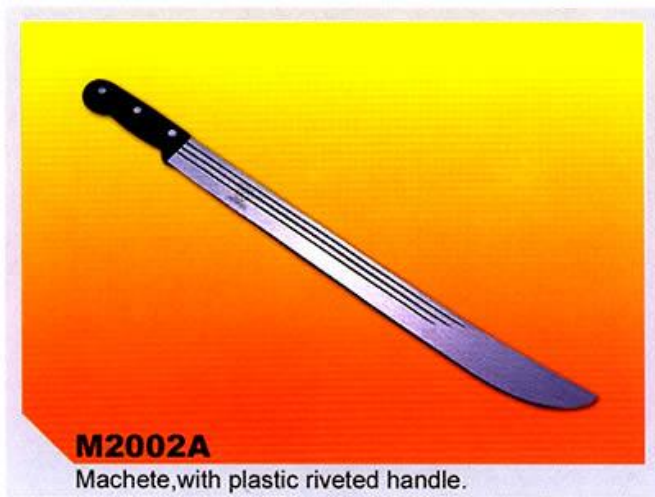

**M2002**

Machete,with plastic riveted handle.

SIZE (inch)	NET.WT (kg)	GR.WT (kg)	PKG.SPEC (carton) [cm]	QTY (pc)
20	21	23	63 × 19 × 18	48

**M2002A**

Machete,with plastic riveted handle.

SIZE (inch)	NET.WT (kg)	GR.WT (kg)	PKG.SPEC (carton) [cm]	QTY (pc)
18	22	24	58 × 19 × 18	48
20	23	25	63 × 19 × 18	48