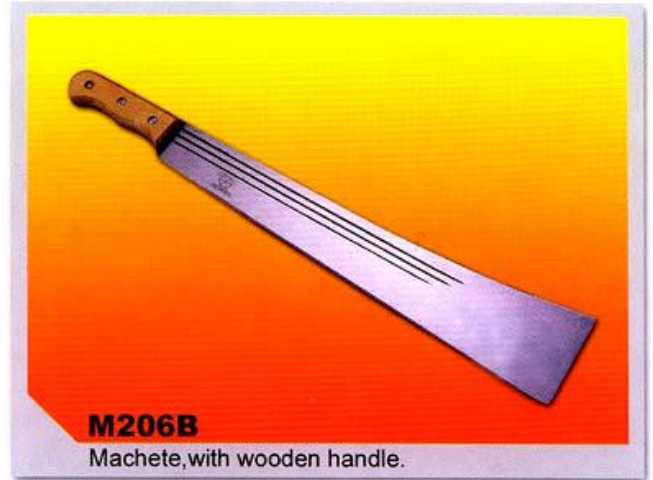

开山刀**A Corn Machete**

Machete,with wooden handle.

SIZE (inch)	NET.WT (kg)	GR.WT (kg)	PKG.SPEC (carton) [cm]	QTY (pc)
10.5	18	19	41 × 22 × 30	48

**M206**

Machete, with wooden handle.

SIZE (inch)	NET.WT (kg)	GR.WT (kg)	PKG.SPEC (carton) [cm]	QTY (pc)
14	24	25	51 × 24 × 18	48
16	25	27	56 × 24 × 18	48
18	27	29	61 × 24 × 18	48
19.5	29	31	65 × 24 × 18	48