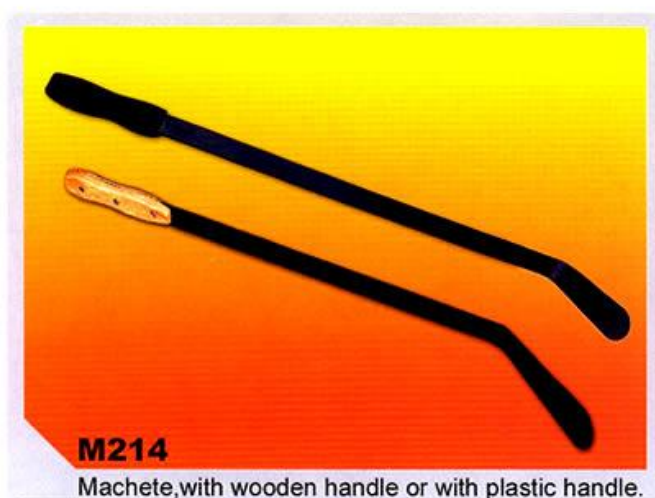

M214

Machete,with wooden handle or with plastic handle.

SIZE (inch)	NET.WT (kg)	GR.WT (kg)	PKG.SPEC (carton) [cm]	QTY (pc)
27	28	31	98 × 24 × 18	48