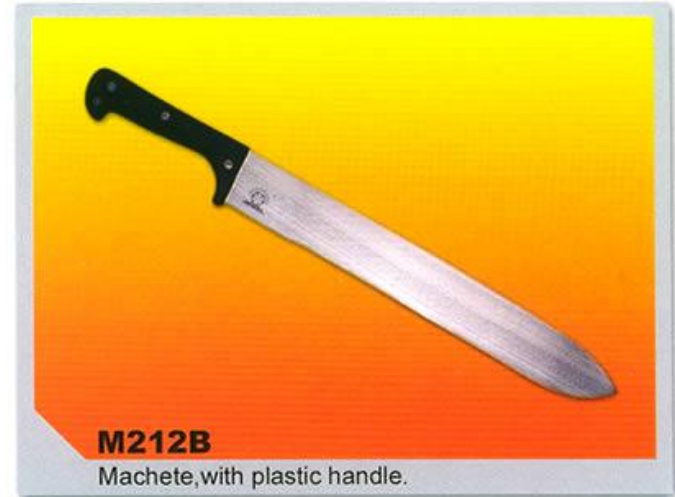

SIZE (inch)	NET.WT (kg)	GR.WT (kg)	PKG.SPEC (carton) [cm]	QTY (pc)
16	23	25	57 × 24 × 16	48