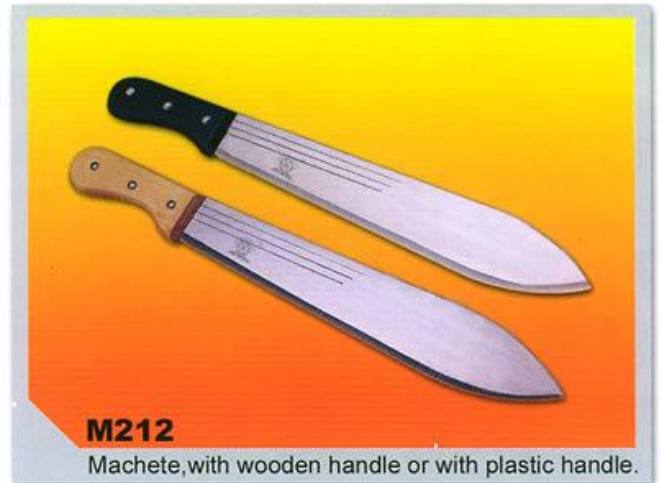

**M321**

Machete, with wooden handle.

SIZE (inch)	NET.WT (kg)	GR.WT (kg)	PKG.SPEC (carton) [cm]	QTY (pc)
20	25	27	65 × 23 × 18	48
22	27	39	70 × 23 × 18	48

**M208**

Machete, with wooden handle.

SIZE (inch)	NET.WT (kg)	GR.WT (kg)	PKG.SPEC (carton) [cm]	QTY (pc)
19	26	28	64 × 22 × 18	48