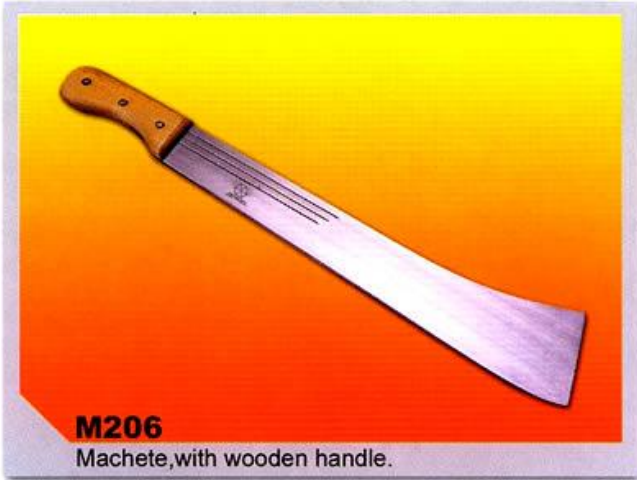

M206

Machete, with wooden handle.

SIZE (inch)	NET.WT (kg)	GR.WT (kg)	PKG.SPEC (carton) [cm]	QTY (pc)
14	24	25	51 × 24 × 18	48
16	25	27	56 × 24 × 18	48
18	27	29	61 × 24 × 18	48
19.5	29	31	65 × 24 × 18	48