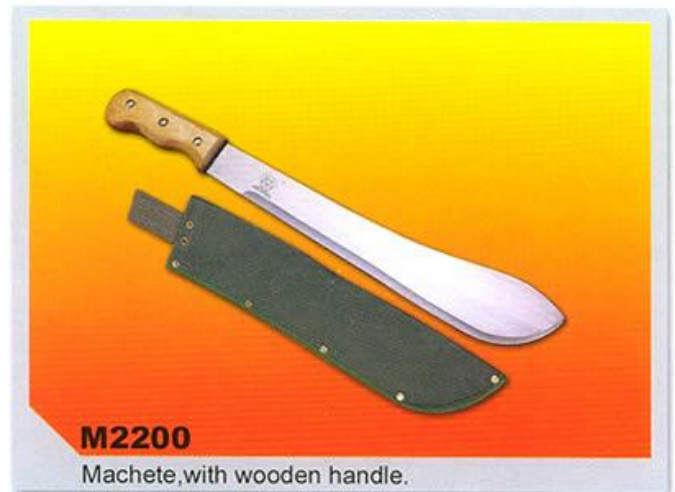

SIZE (inch)	NET.WT (kg)	GR.WT (kg)	PKG.SPEC (carton) [cm]	QTY (pc)
14	20	22	50 × 20 × 18	48