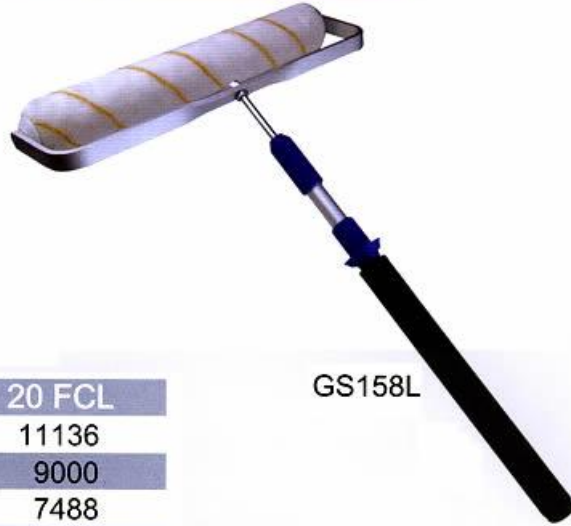

GS158L

Item	Size	Pack	G.W.	Meas.(cm)	20 FCL
Q9	9"	24	7.3	31x32x63	11136
Q12	12"	24	7.7	31x39.5x63	9000
Q15	15"	24	8.4	31x47.5x63	7488
GS98L	9"	24	11.1	50.5x31.5x63	6936
GS128L	12"	24	11.5	50.5x39.5x63	5520
GS158L	15"	24	12.1	50.5x47x63	4656