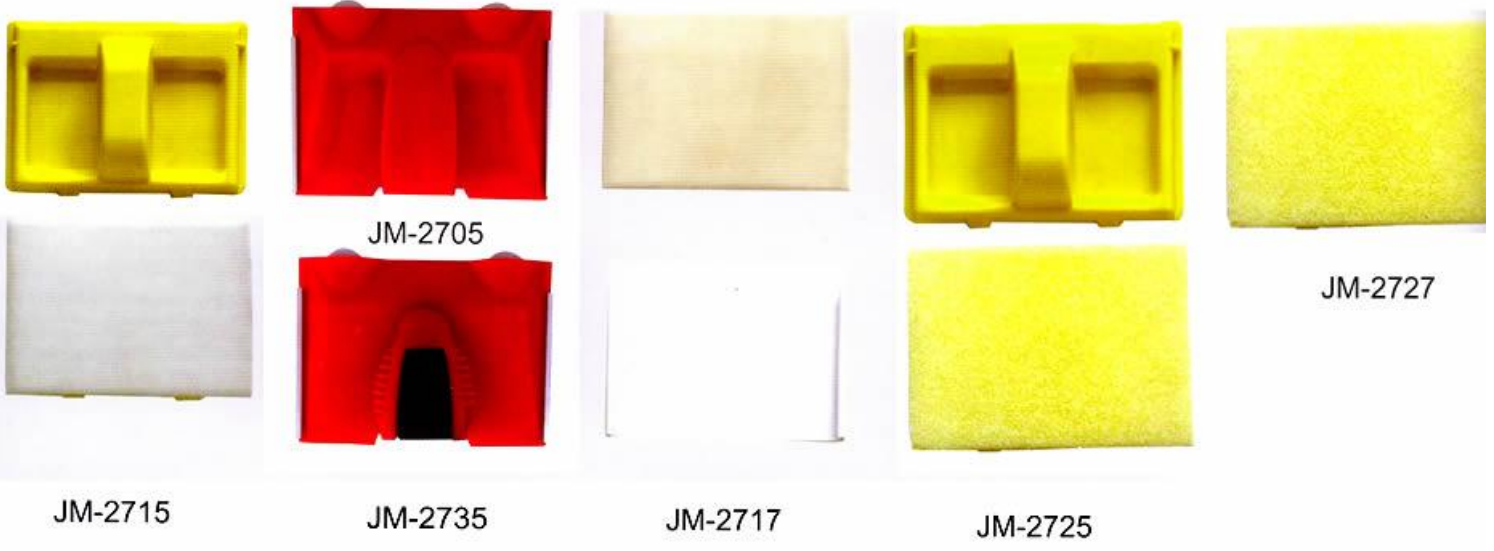

CH-001

CP-08

BJ-0301

CP-04

Item	Size	Pack	G.W.	Meas.(cm)	20 FCL	Remark
CH-001		200	10.0	52x43x22	14136	Painting glove
CP-08	9"	50	11	114x77x35	4750	Painter roller
BJ-0301	3"	20	1.4	40x24x21	28760	Corner painter
CP-04		48	6.5	27.5x22x34	68160	Brush holder