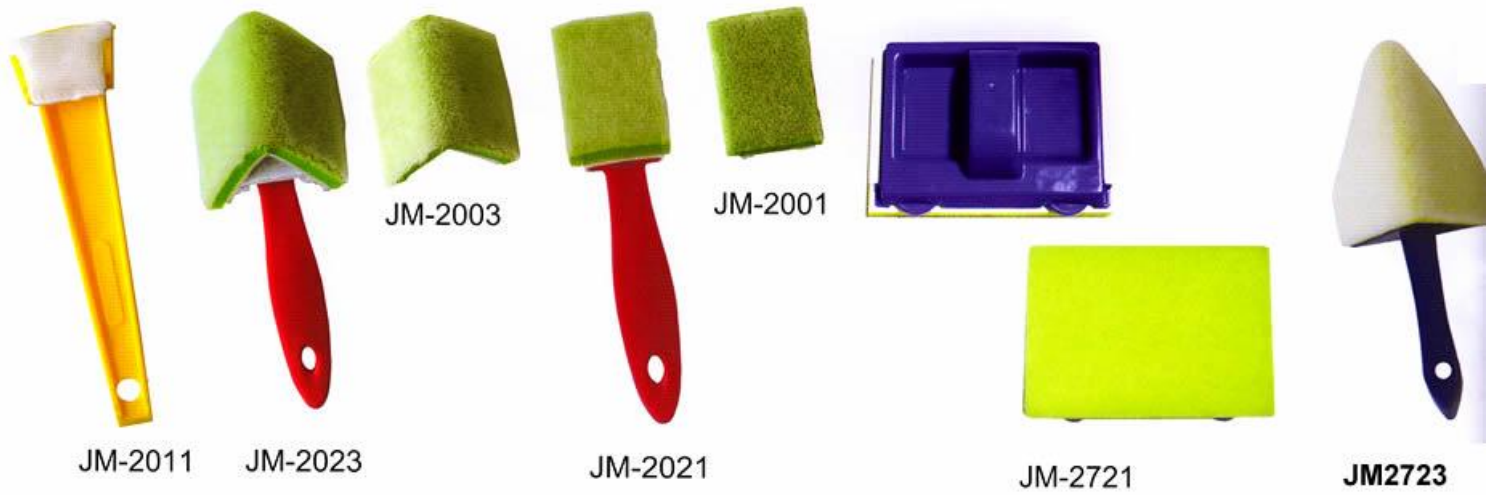

CH-001

CP-08

BJ-0301

CP-04

Item	Size	Pack	G.W.	Meas.(cm)	20 FCL	Remark
CH-001		200	10.0	52x43x22	14136	Painting glove
CP-08	9"	50	11	114x77x35	4750	Painter roller
BJ-0301	3"	20	1.4	40x24x21	28760	Corner painter
CP-04		48	6.5	27.5x22x34	68160	Brush holder