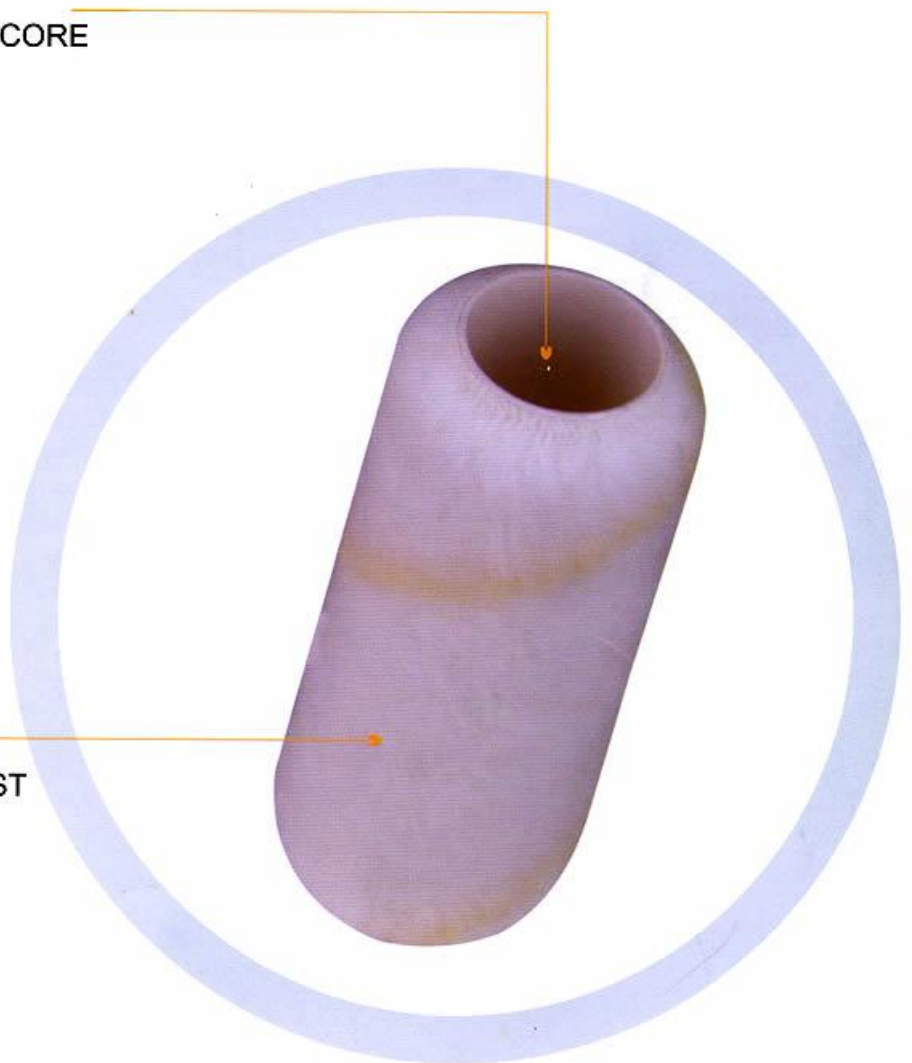

#11 SPECIAL BLEND  
PILE THICKNESS FROM 6.5-19mm

PP CORE

LINT FREE FABRIC,  
GOOD ABSORBENCY,  
PAINTING UNIFORMITY,  
ONE OF THE INDUSTRY'S FINEST  
ROLLER COVERS

**Ramee Fabric Woven Roller Cover**  
**PILE THICKNESS FROM 5mm TO 13mm**