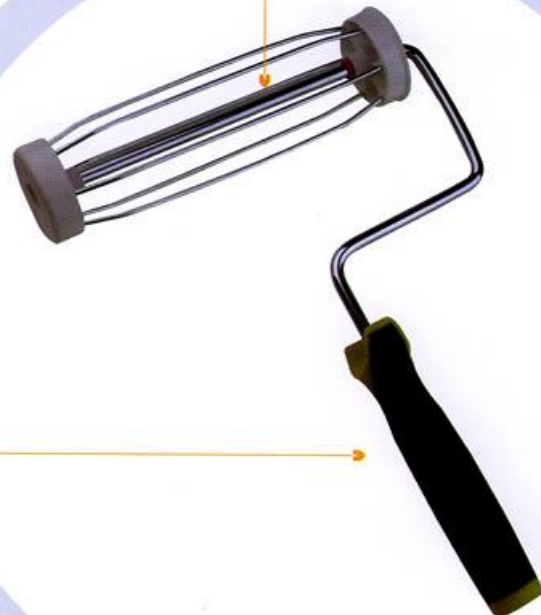

φ58mm HUGE CAGE 6 WIRES 4mm ZINC PLATED,
MAIN ROD 8mm CHROME PLATED.