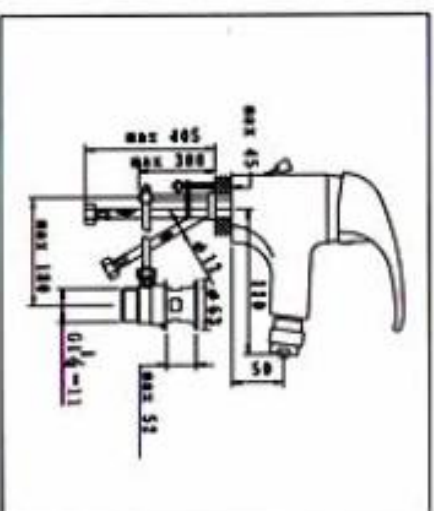

NO.KM9901-7
BIDET MIXER WITH POP-UP WASTE
CARTON DIMENSION : 44X34X30cm
QTTY : 12 SETS/CTN