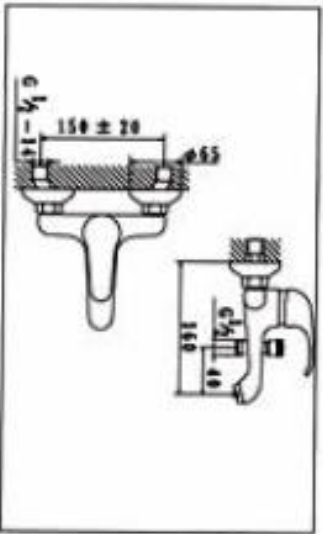

**NO.KM9916-7**  
BIDET MIXER WITH POP-UP WASTE  
CARTON DIMENSION : 44X34X30cm  
QTTY : 12 SETS/CTN

**NO.KM9938-1**  
WALL MOUNTED KITCHEN MIXER  
CARTON DIMENSION : 44X34X30cm  
QTTY : 12 SETS/CTN

**NO.KM9938-2**  
BASIN MIXER WITH POP-UP WASTE  
CARTON DIMENSION:44X35X39cm  
QTTY:12 SETS/CTN