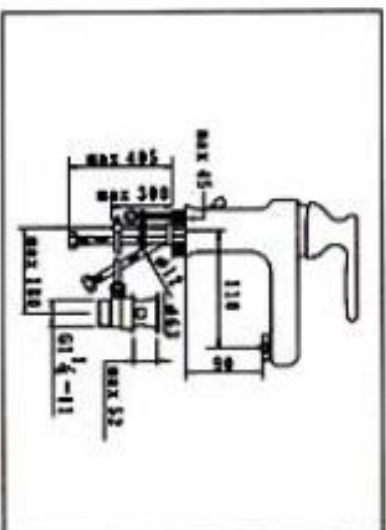

NO. KM8888-6

SINGLE LEVER BASIN MIXER
WITH POP-UP WASTE
CARTON DIMENSION : 44X34X30cm
QTTY : 12 SETS/CTN