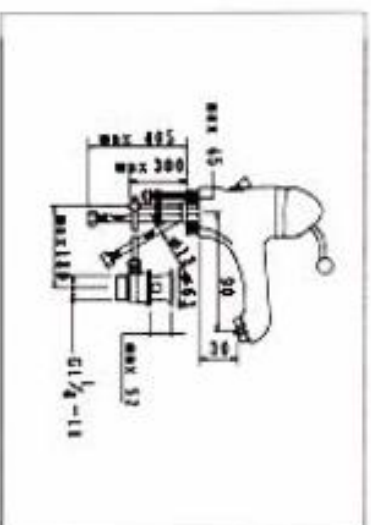

NO.KM8890-6
SINGLE LEVER BASIN MIXER
WITH POP-UP WASTE
CARTON DIMENSION : 44X34X30cm
QTTY : 12 SETS/CTN