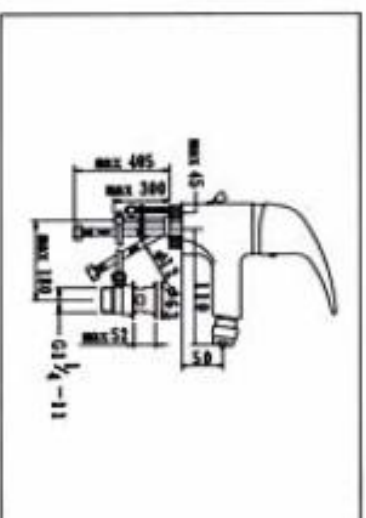

NO.KM9916-7
BIDET MIXER WITH POP-UP WASTE
CARTON DIMENSION : 44X34X30cm
QTTY : 12 SETS/CTN