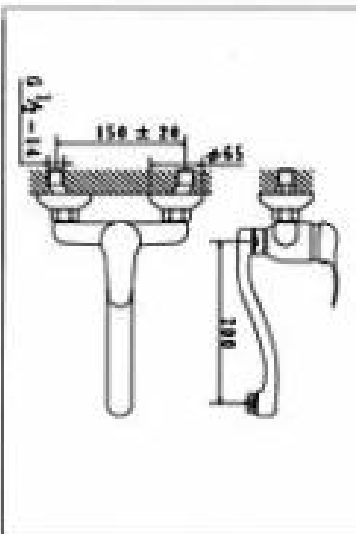

NO.KM9907-1
WALL MOUNTED KITCHEN MIXER
CARTON DIMENSION : 44X34X30cm
QTTY : 12 SETS/CTN