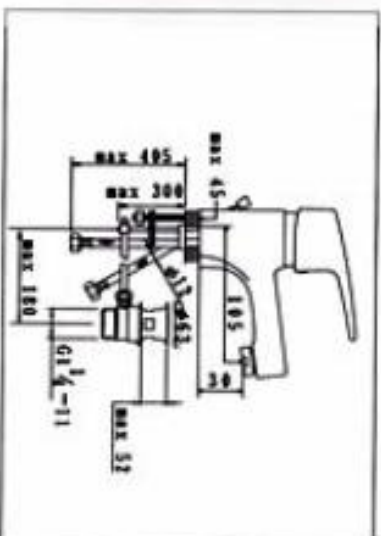

NO.KM9902-6
SINGLE LEVER BASIN MLXER
WITH POP-UP WASTE
CARTON DIMENSION : 44X34X30cm
QTTY : 12 SETS/CTN