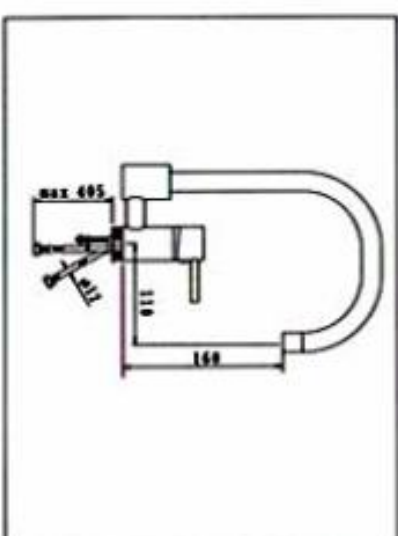

NO.KM8892-5
SINGLE LEVER SINK MIXER
CARTON DIMENSION : 44X34X30cm
QTTY : 12 SETS/CTN