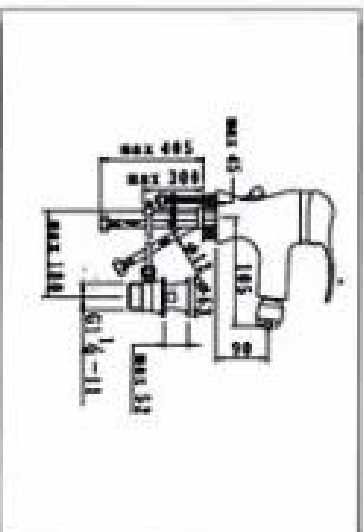

NO.KM9907-7
BIDET MIXER WITH POP-UP WASTE
CARTON DIMENSION : 44X34X30cm
QTTY : 12 SETS/CTN