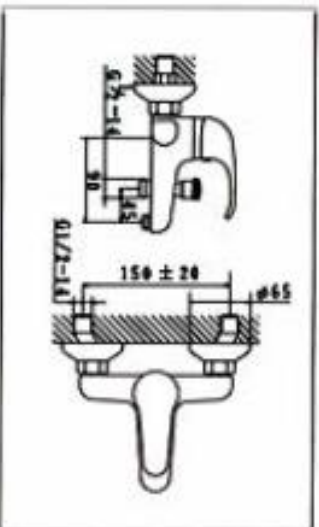

NO.KM9921-3
SINGLE LEVER BATH MIXER
CARTON DIMENSION : 44X35X39cm
QTTY : 8 SETS/CTN