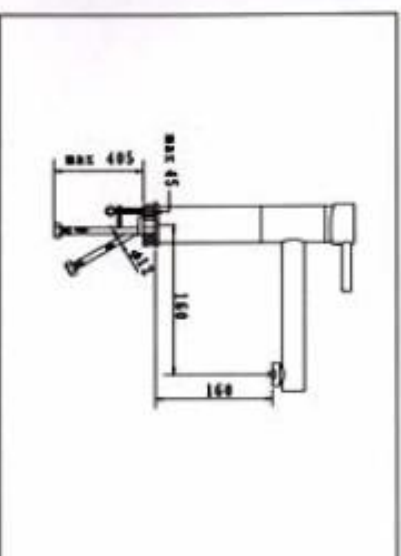

NO.KM8885-5
SINGLE LEVER SINK MIXER
CARTON DIMENSION : 44X26X43cm
QTTY : 12 SETS/CTN