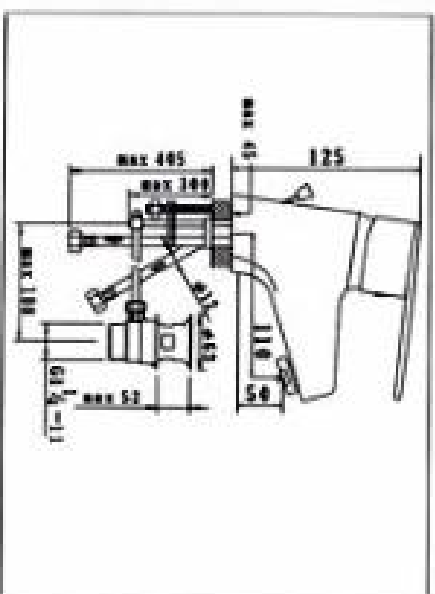

NO.KM8899-6
SINGLE LEVER BASIN MIXER
WITH POP-UP WASTE
CARTON DIMENSION : 44X34X30cm
QTTY : 12 SETS/CTN