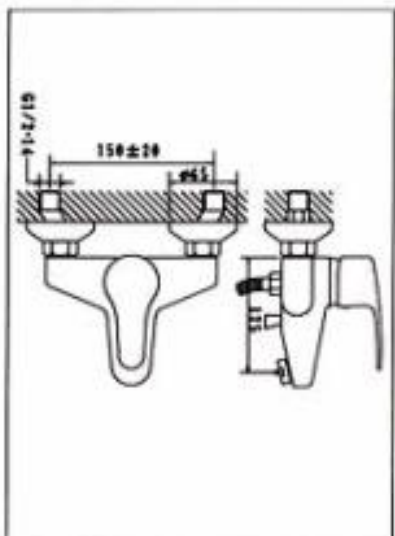

QTTY : 12 SETS/CTN

**NO.KM9901-6**  
SINGLE-LEVER BASIN MIXER  
WITH POP-WP WASTE  
CARTON DIMENSION : 44X34X30cm  
QTTY : 12 SETS/CTN

**NO.KM9901-7**  
BIDET MIXER WITH POP-UP WASTE  
CARTON DIMENSION : 44X34X30cm  
QTTY : 12 SETS/CTN