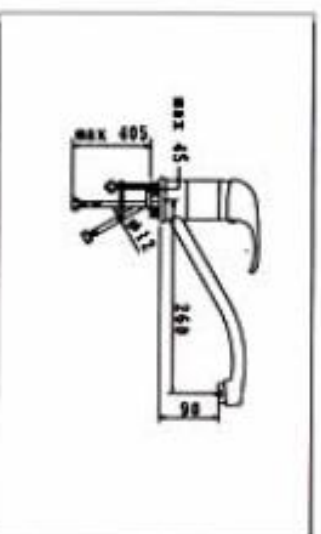

NO.KM9921-5

SINGLE LEVER SINK MIXER

CARTON DIMENSION : 44X34X30cm

QTTY : 12 SETS/CTN