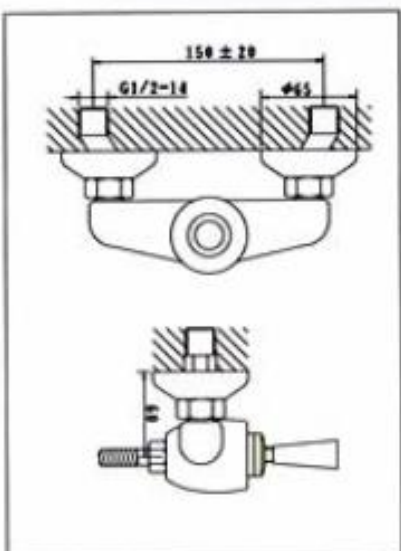

NO. KM8893-4
SINGLE LEVER SHOWER MIXER
CARTON DIMENSION : 44X34X30cm
QTTY : 12 SETS/CTN