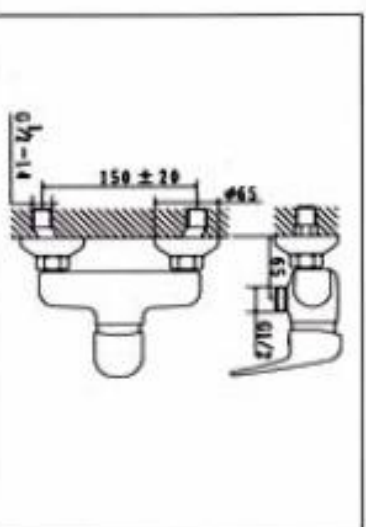

NO. KM9916-4
SINGLE LEVER SHOWER MIXER
CARTON DIMENSION : 44X34X30cm
QTTY : 12 SETS/CTN