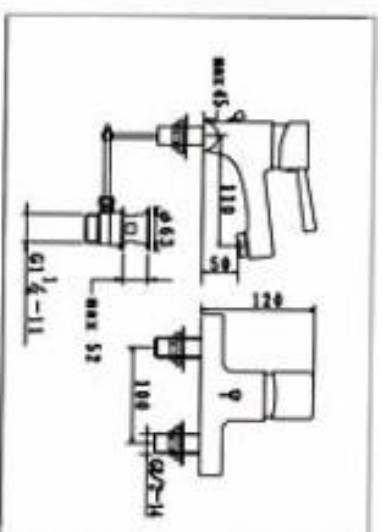

NO.KM8887-2

BASIN MIXER WITH POP-UP WASTE

CARTON DIMENSION : 44X35X39cm

QTTY : 12SETS/CTN