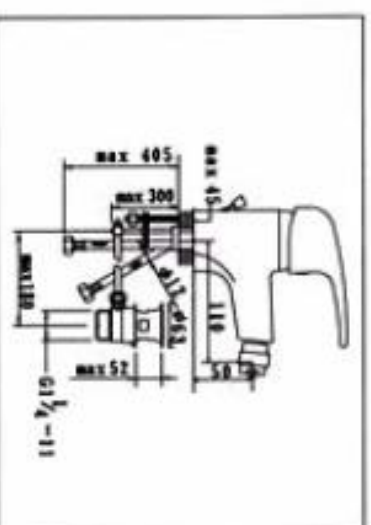

NO.KM9915-7
BIDET MIXER WITH POP-UP WASTE
CARTON DIMENSION : 44X34X30cm
QTTY : 12 SETS/CTN