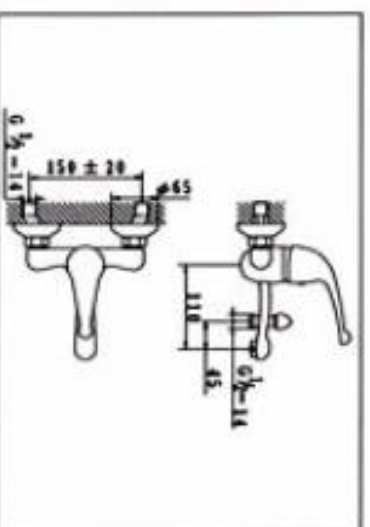

NO.KM88889-3
SINGLE LEVER BATH MIXER
CARTON DIMENSION:44X35X39cm
QTTY:12 SETS/CTN