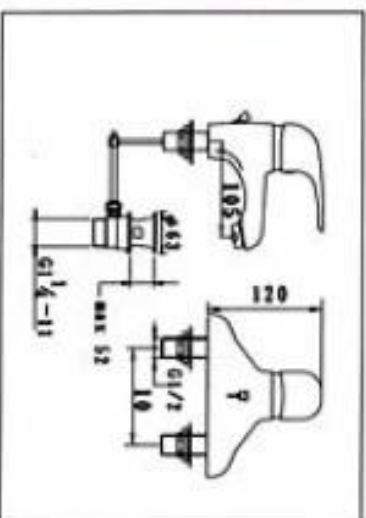

NO.KM8881-2
BASIN MIXER WITH POP-UP WASTE
CARTON DIMENSION:56X44X30cm
QTTY:12 SETS/CTN