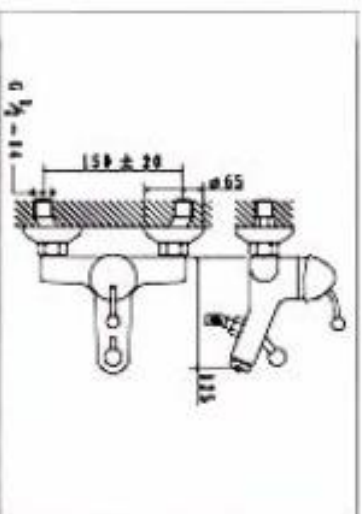

NO.KM8890-3
SINGLE LEVER BATH MIXER
CARTON DIMENSION : 44X35X39cm
QTTY : 12 SETS/CTN