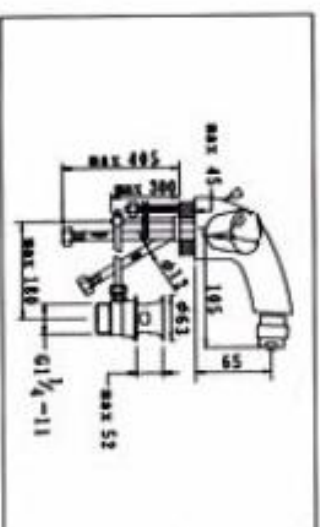

NO. KM8897-7
DOUBLE-HANDLE
SINGLE-HOLE BIDET MIXER
WITH POP-UP WASTE
CARTON DIMENSION : 42X29X36cm
QTTY : 12 SETS/CTN