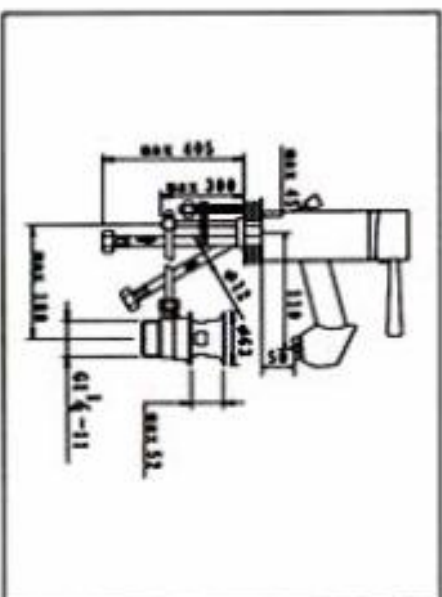

NO.KM8892-6
SINGLE LEVER BASIN MIXER
WITH POP-UP WASTE
CARTON DIMENSION : 44X34X30cm
QTTY : 12 SETS/CTN