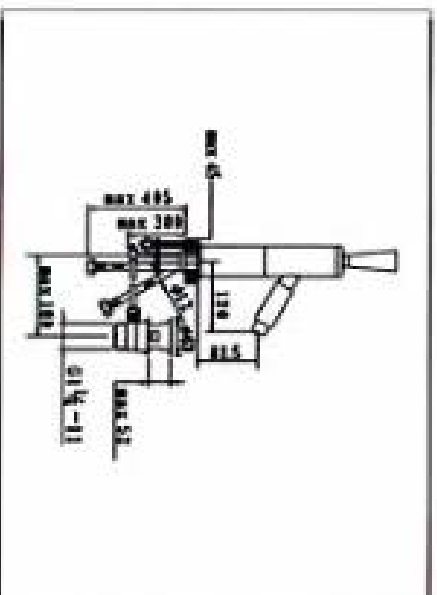

SINGLE LEVER SHOWER MIXER

CARTON DIMENSION : 44X35X39cm

QTTY : 12 SETS/CTN

**NO.KM8895-5**

SINGLE LEVER SINK MIXER

CARTON DIMENSION : 44X34X30cm

QTTY : 12 SETS/CTN

**NO. KM8895-6**  
SINGLE LEVER BASIN MIXER  
WITH POP-UP WASTE  
CARTON DIMENSION : 44X34X30cm  
QTTY : 12 SETS/CTN