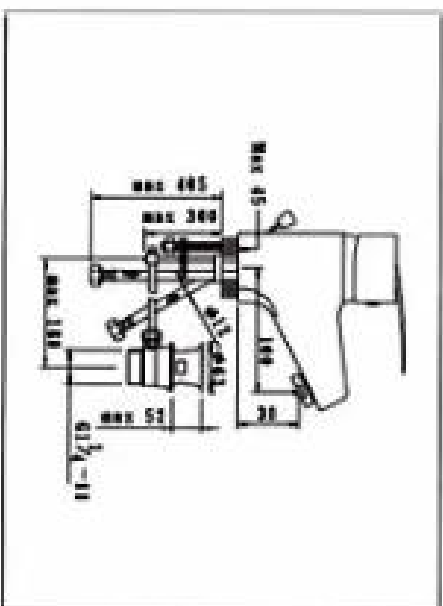

NO.KM8891-6
SINGLE LEVER BASIN MIXER
WITH POP-UP WASTE
CARTON DIMENSION : 44X34X30cm
QTTY : 12 SETS/CTN