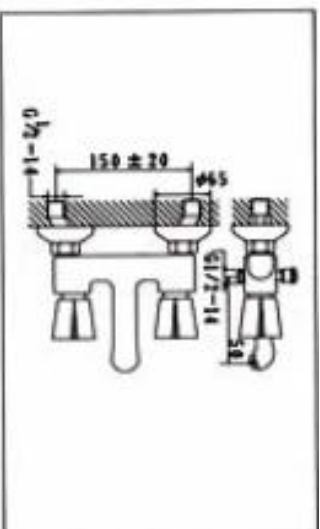

**NO.KM8884-3**

SINGLE LEVER BATH MIXER

CARTON DIMENSION : 43X37X30.5cm

QTTY : 8 SETS/CTN

**NO.KM8884-4**

SINGLE LEVER SHOWER MIXER

CARTON DIMENSION : 45X33X38cm

QTTY : 12 SETS/CTN