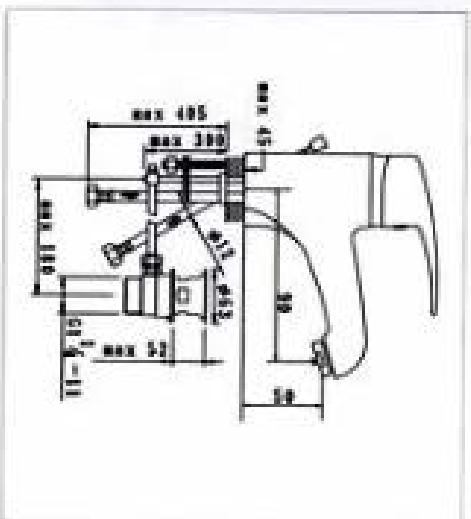

NO.KM9908-6(PLATINUM)
SINGLE LEVER BASIN MIXER
WITH POP-UP WASTE
CARTON DIMENSION : 44X34X30cm
QTTY : 12 SETS/CTN