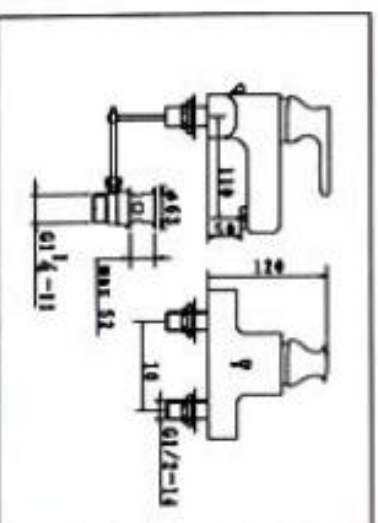

NO. KM8888-2
BASIN MIXER WITH POP-UP WASTE
CARTON DIMENSION: 56 X 44 X 30cm
QTTY: 12 SETS/CTN