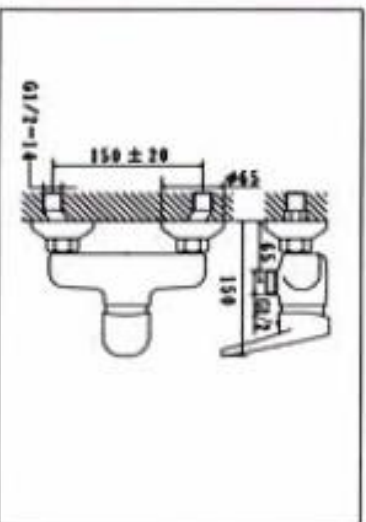

NO.KM8884-4

SINGLE LEVER SHOWER MIXER

CARTON DIMENSION : 45X33X38cm

QTTY : 12 SETS/CTN