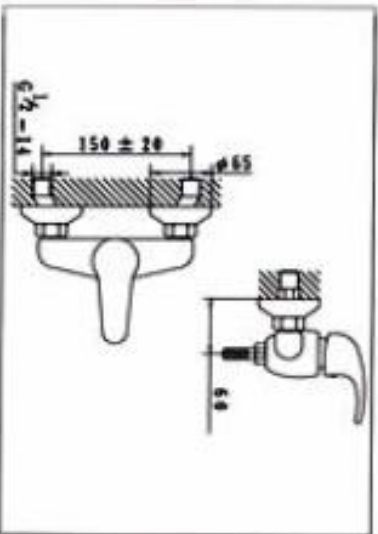

NO.KM9902-4

SINGLE LEVER SHOWER MIXER

CARTON DIMENSION : 44X34X30cm

QTTY : 12 SETS/CTN