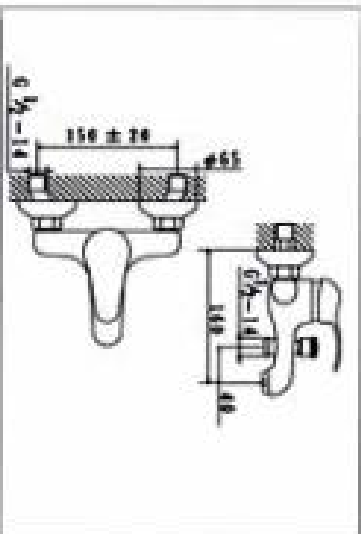

NO.KM9907-3
SINGLE LEVER BATH MIXER
CARTON DIMENSION : 56X44X30cm
QTTY : 8 SETS/CTN