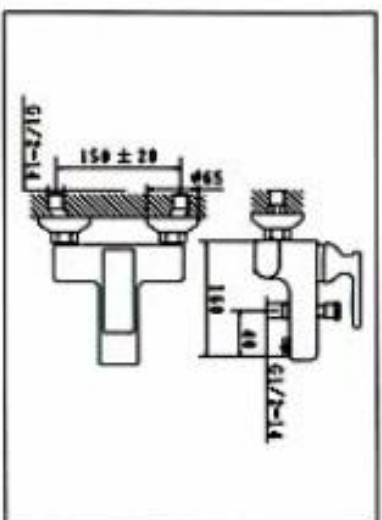

NO.KM8888-3
SINGLE LEVER BATH MIXER
CARTON DIMENSION : 56X44X30cm
QTTY : 12 SETS/CTN