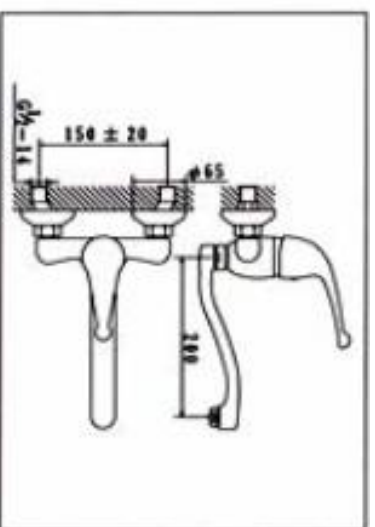

SINGLE LEVER SHOWER MIXER

CARTON DIMENSION : 44X34X30cm

QTTY : 12 SETS/CTN

**NO.KM9902-6**  
SINGLE LEVER BASIN MLXER  
WITH POP-UP WASTE  
CARTON DIMENSION : 44X34X30cm  
QTTY : 12 SETS/CTN

**NO.KM9902-7**  
BIDET MIXER  
WITH POP-UP WASTE  
CARTON DIMENSION : 44X34X30cm  
QTTY : 12 SETS/CTN