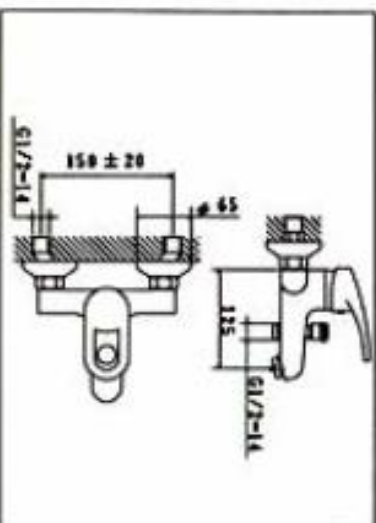

NO. KM9912-3
SINGLE LEVER BATH MIXER
CARTON DIMENSION : 43X37X30.5cm
QTTY : 8 SETS/CTN