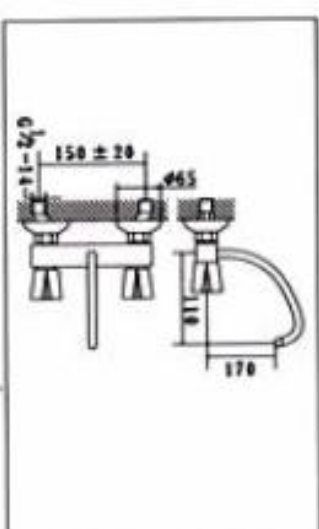

NO.KM8897-5
DOUBLE-HANDLE WALL-MOUNTED
KITCHEN MIXER
CARTON DIMENSION : 44X34X30cm
QTTY : 12 SETS/CTN