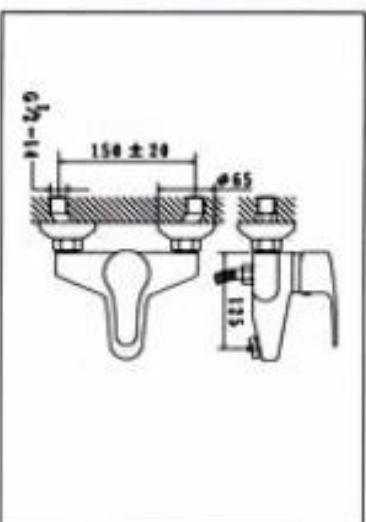

NO.KM8884-3

SINGLE LEVER BATH MIXER

CARTON DIMENSION : 43X37X30.5cm

QTTY : 8 SETS/CTN