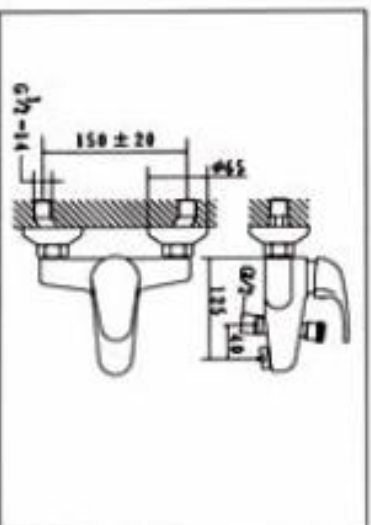

NO.KM9915-3
SINGLE LEVER BATH MIXER
CARTON DIMENSION : 44X35X39cm
QTTY : 12 SETS/CTN