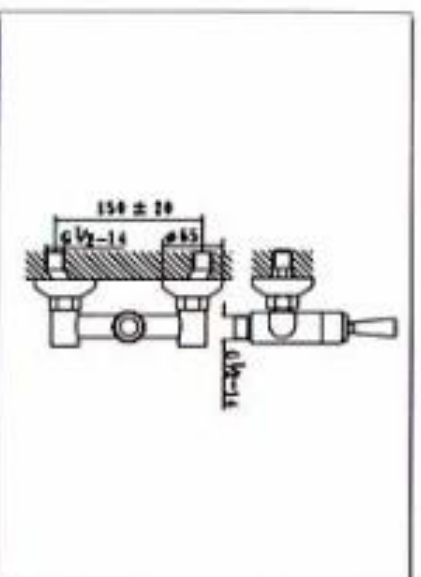

**NO.KM8892-7**  
BIDET MIXER WITH POP-UP WASTE  
CARTON DIMENSION : 44X34X30cm  
QTTY : 12 SETS/CTN

**NO.KM8895-3**

SINGLE LEVER BATH MIXER

CARTON DIMENSION : 44X35X39cm

QTTY : 12 SETS/CTN

**NO.KM8895-4**