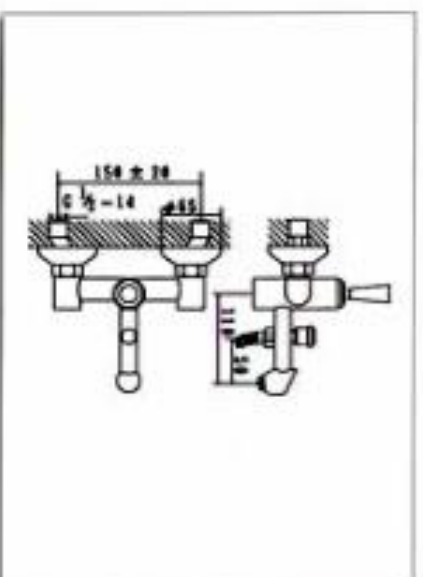

NO.KM8895-3

SINGLE LEVER BATH MIXER

CARTON DIMENSION : 44X35X39cm

QTTY : 12 SETS/CTN