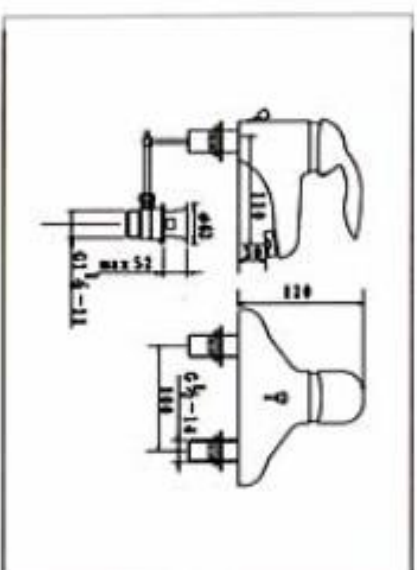

NO. KM9913-2
BASIN MIXER WITH POP-UP WASTE
CARTON DIMENSION : 43X37X30.5cm
QTTY : 8SETS/CTN