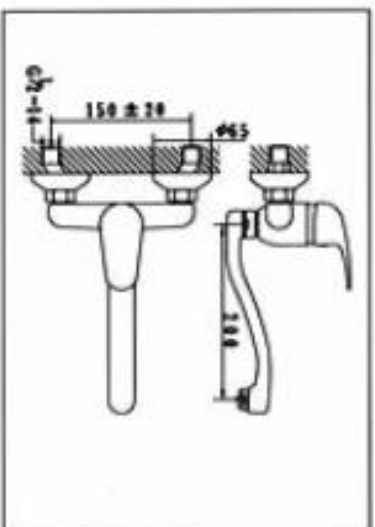

NO. KM9916-1
WALL MOUNTED KITCHEN MIXER
CARTON DIMENSION : 44X34X30cm
QTTY : 12 SETS/CTN