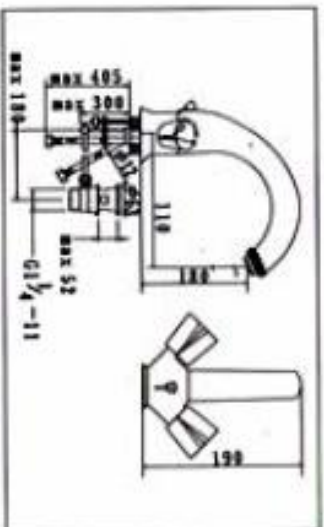

NO. KM8897-6
DOUBLE-HANDLE
SINGLE-HOLE BASIN MIXER
WITH POP-UP WASTE
CARTON DIMENSION : 42X29X36cm
QTTY : 12 SETS/CTN