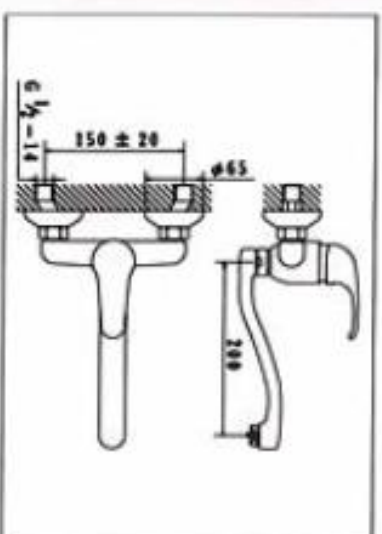

NO.KM9902-1

WALL MOUNTED KITCHEN MIXER

CARTON DIMENSION : 44X34X30cm

QTTY : 12 SETS/CTN