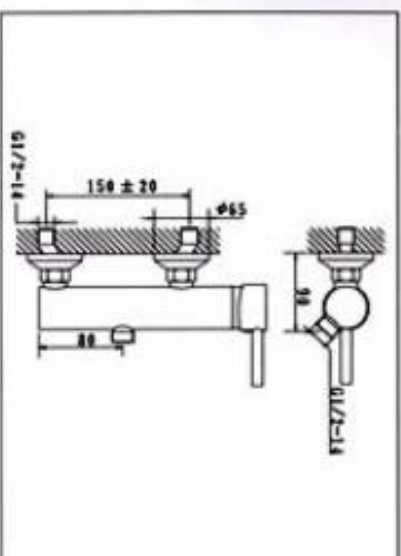

NO.KM8885-4
SINGLE LEVER SHOWER MIXER
CARTON DIMENSION : 32X23X43cm
QTTY : 12 SETS/CTN