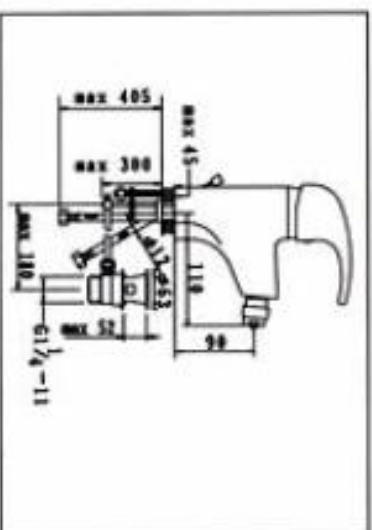

NO.KM9933-7
BIDET MIXER WITH POP-UP WASTE
CARTON DIMENSION : 44X34X30cm
QTTY : 12 SETS/CTN