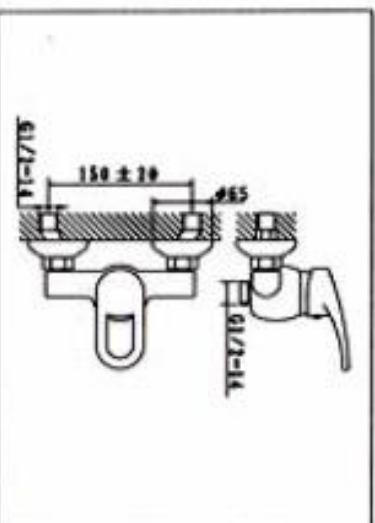

NO. KM9912-4
SINGLE LEVER SHOWER MIXER
CARTON DIMENSION : 45X33X38cm
QTTY : 12 SETS/CTN