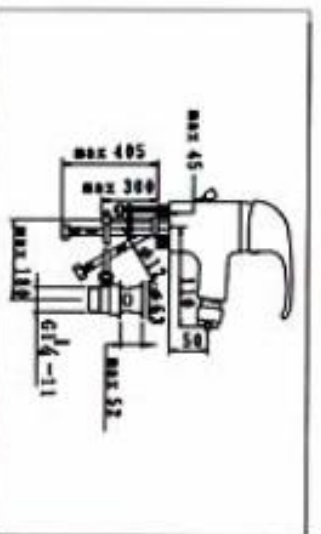

NO.KM9921-7

BIDET MIXER WITH POP-UP WASTE

CARTON DIMENSION : 44X34X30cm

QTTY : 12 SETS/CTN