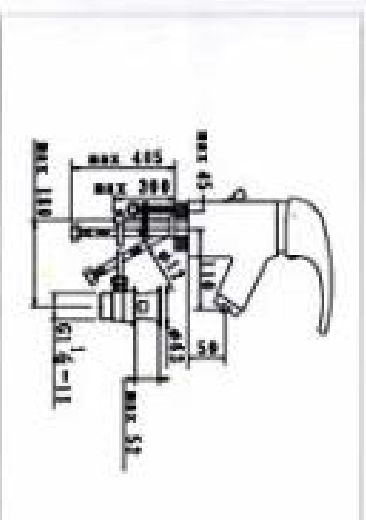

**NO. KM8883-2**  
BASIN MIXER WITH POP-UP WASTE  
CARTON DIMENSION: 44 X 35 X 39cm  
QTTY: 12 SETS/CTN

**NO.KM8883-4**

**SINGLE LEVER SHOWER MIXER**

**CARTON DIMENSION : 44X34X30cm**

**QTTY : 12 SETS/CTN**