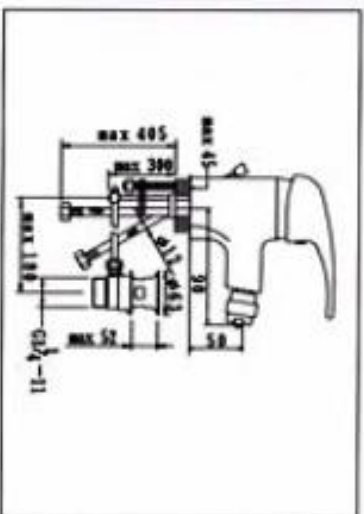

SINGLE LEVER BATH MIXER

CARTON DIMENSION : 44X35X39cm

QTTY : 12 SETS/CTN

**NO.KM9925-4**

SINGLE LEVER SHOWER MIXER

CARTON DIMENSION : 44X34X30cm

QTTY : 12 SETS/CTN

**NO.KM9925-6**  
SINGLE LEVER BASIN MIXER  
WITH POP-UP WASTE  
CARTON DIMENSION : 44X34X30cm  
QTTY : 12 SETS/CTN