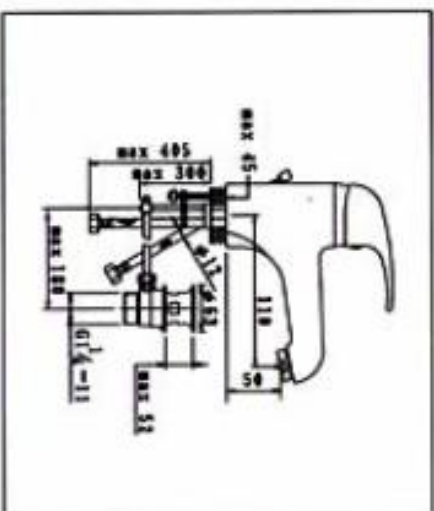

NO.KM9901-6
SINGLE-LEVER BASIN MIXER
WITH POP-WP WASTE
CARTON DIMENSION : 44X34X30cm
QTTY : 12 SETS/CTN