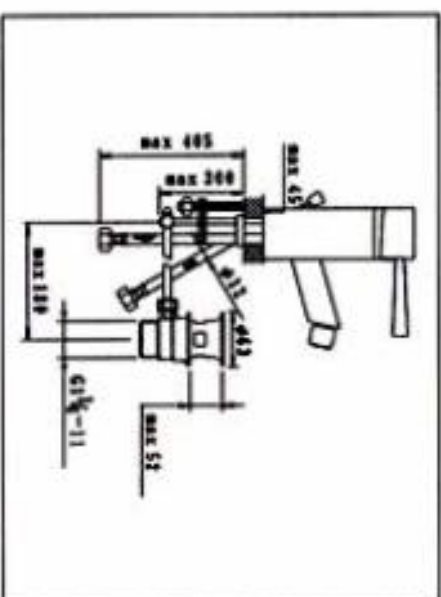

NO.KM8892-7
BIDET MIXER WITH POP-UP WASTE
CARTON DIMENSION : 44X34X30cm
QTTY : 12 SETS/CTN