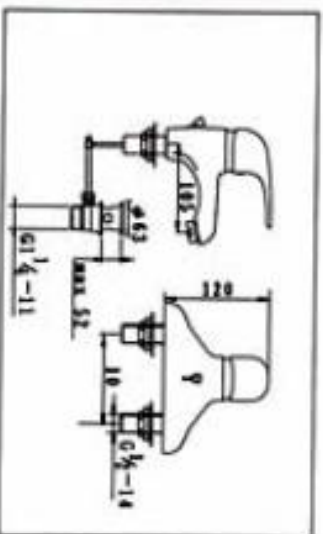

NO.KM9938-2
BASIN MIXER WITH POP-UP WASTE
CARTON DIMENSION:44X35X39cm
QTTY:12 SETS/CTN