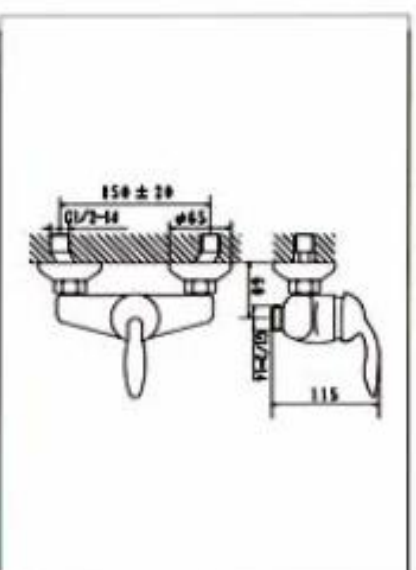

NO. KM9913-4
SINGLE LEVER SHOWER MIXER
CARTON DIMENSION : 45X33X39cm
QTTY : 12 SETS/CTN