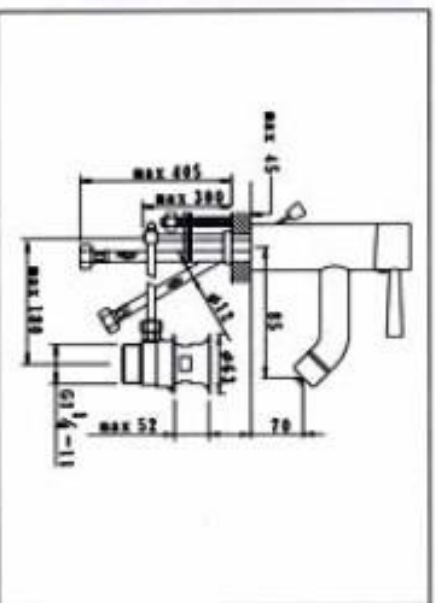

NO.KM8885-7
BIDET MIXER WITH POP-UP WASTE
CARTON DIMENSION : 32X23X43cm
QTTY : 12 SETS/CTN