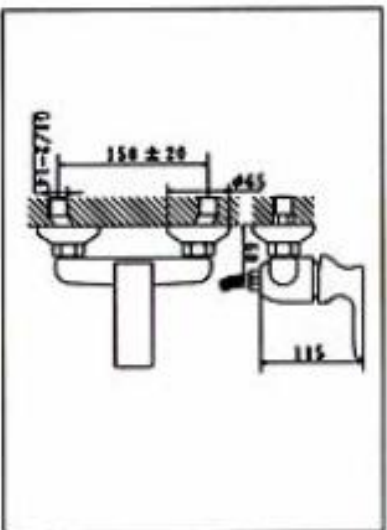

NO. KM8888-4

SINGLE LEVER SHOWER MIXER
CARTON DIMENSION : 45X33X38cm
QTTY : 12 SETS/CTN