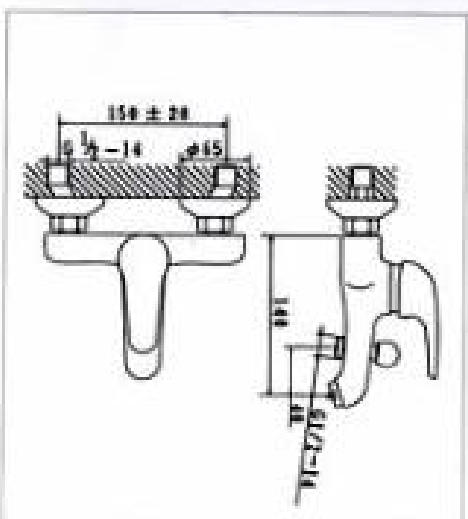

NO.KM9908-3(PLATINUM)
SINGLE LEVER BATH MIXER
CARTON DIMENSION:44X35X39cm
QTTY:12 SETS/CTN