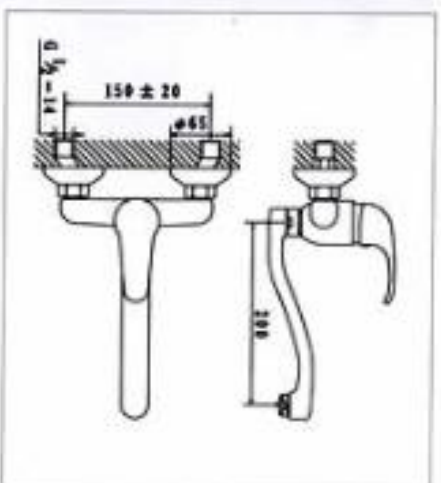

**NO.KM9907-7**  
BIDET MIXER WITH POP-UP WASTE  
CARTON DIMENSION : 44X34X30cm  
QTTY : 12 SETS/CTN

**NO.KM9907**

WALL MOUNTED BATH MIXER

CARTON DIMENSION : 44 X 34 X 30cm

QTTY : 6 SETS/CTN

**NO.KM9908-1(SILVER)**