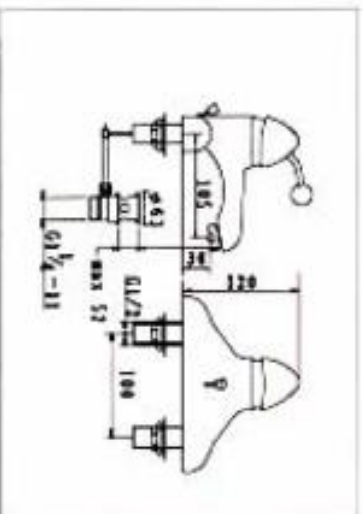

NO.KM8890-2
BASIN MIXER WITH POP-UP WASTE
CARTON DIMENSION:44X35X39cm
QTTY:12SETS/CTN