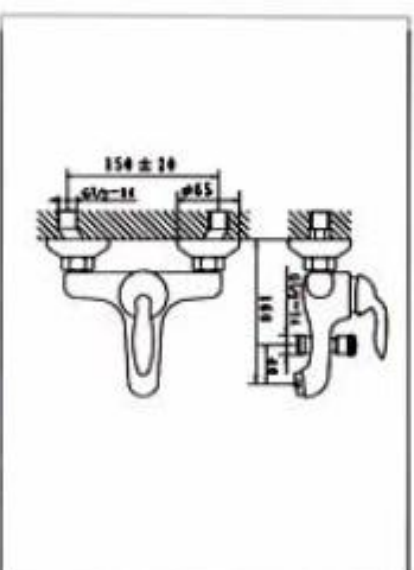

NO. KM9913-3
SINGLE LEVER BATH MIXER
CARTON DIMENSION : 43X37X30.5cm
QTTY : 8 SETS/CTN