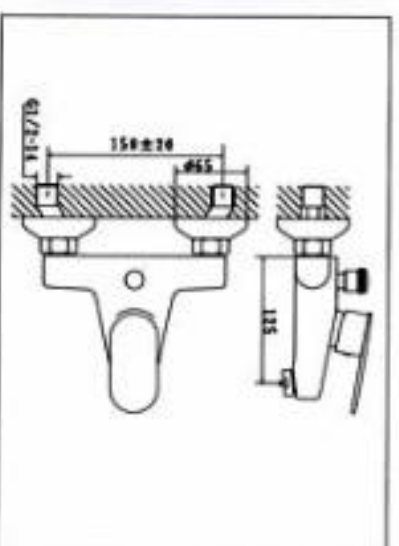

**NO.KM8883-6**

**SINGLE LEVER BASIN MIXER**

**WITH POP-UP WASTE**

**CARTON DIMENSION : 44X34X30cm**

**QTTY : 12 SETS/CTN**

**NO. KM8899-3**  
SINGLE LEVER BATH MIXER  
CARTON DIMENSION : 44X35X39cm  
QTTY : 12 SETS/CTN