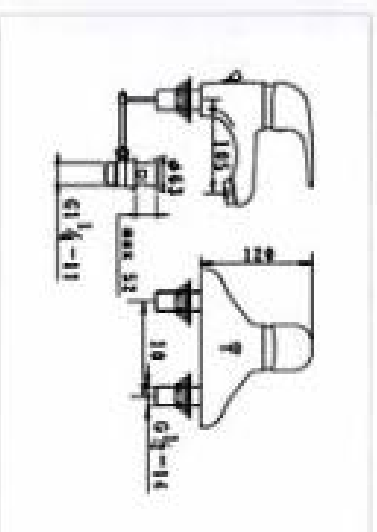

NO. KM8883-2
BASIN MIXER WITH POP-UP WASTE
CARTON DIMENSION: 44 X 35 X 39cm
QTTY: 12 SETS/CTN