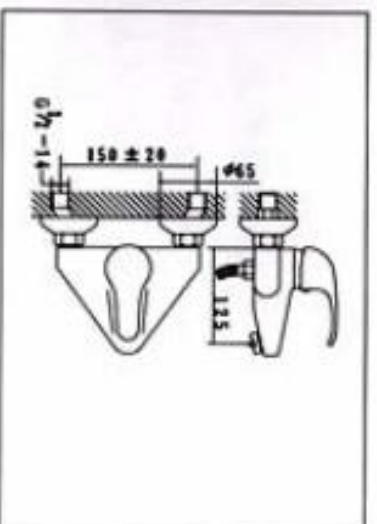

**NO.KM9933-7**  
BIDET MIXER WITH POP-UP WASTE  
CARTON DIMENSION : 44X34X30cm  
QTTY : 12 SETS/CTN

**NO.KM9925-1**

WALL MOUNTED KITCHEN MIXER

CARTON DIMENSION : 44X34X30cm

QTTY : 12 SETS/CTN

**NO.KM9925-3**