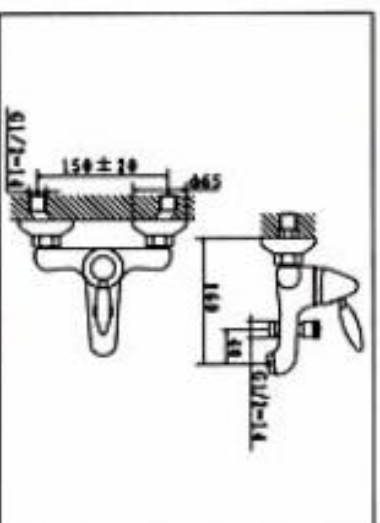

NO. KM8886-3
SINGLE LEVER BATH MIXER
CARTON DIMENSION: 44 X 35 X 39cm
QTTY: 12 SETS/CTN