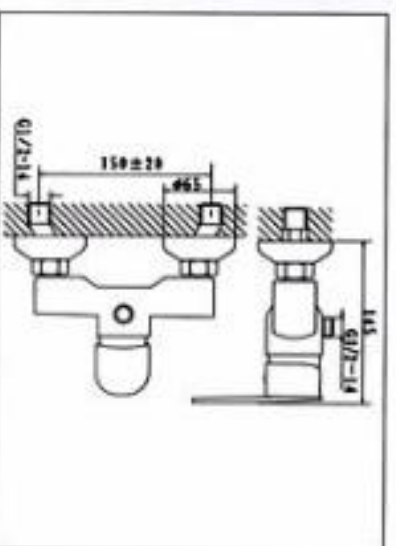

**NO.KM8883-6**

**SINGLE LEVER BASIN MIXER**

**WITH POP-UP WASTE**

**CARTON DIMENSION : 44X34X30cm**

**QTTY : 12 SETS/CTN**

**NO. KM8899-3**  
SINGLE LEVER BATH MIXER  
CARTON DIMENSION : 44X35X39cm  
QTTY : 12 SETS/CTN