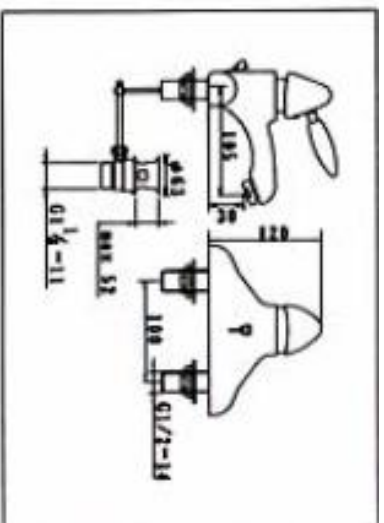

NO. KM8886-2
BASIN MIXER WITH POP-UP WASTE
CARTON DIMENSION: 44 X 35 X 39cm
QTTY: 12 SETS/CTN