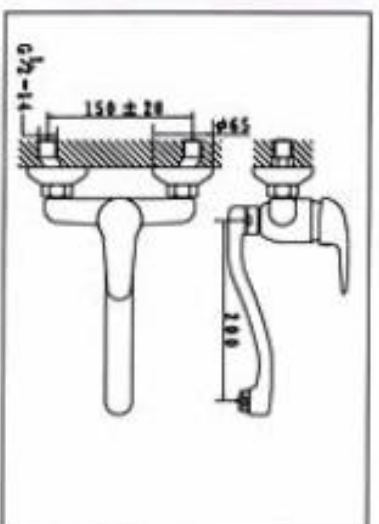

NO.KM9925-1

WALL MOUNTED KITCHEN MIXER

CARTON DIMENSION : 44X34X30cm

QTTY : 12 SETS/CTN