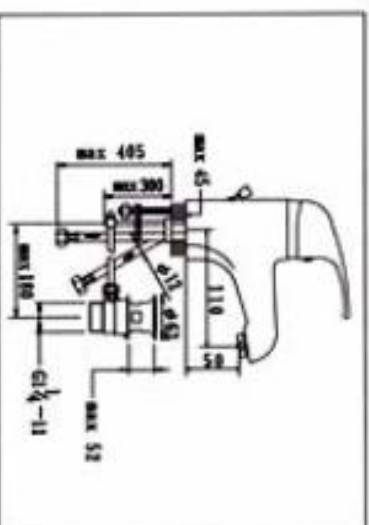

NO.KM9915-6
SINGLE LEVER BASIN MIXER
WITH POP-UP WASTE
CARTON DIMENSION : 44X34X30cm
QTTY : 12 SETS/CTN