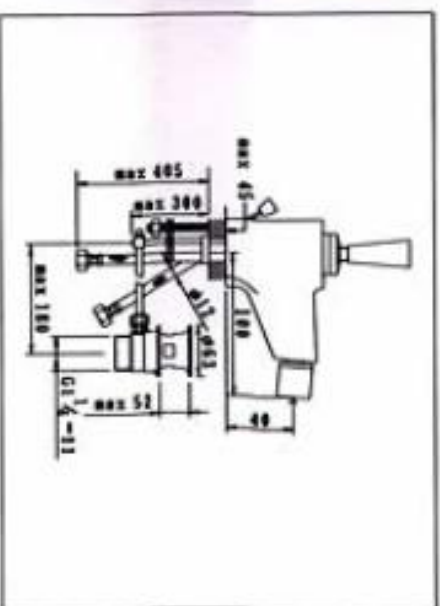

NO.KM8893-7
BIDET MIXER WITH POP-UP WASTE
CARTON DIMENSION : 44X34X30cm
QTTY : 12 SETS/CTN