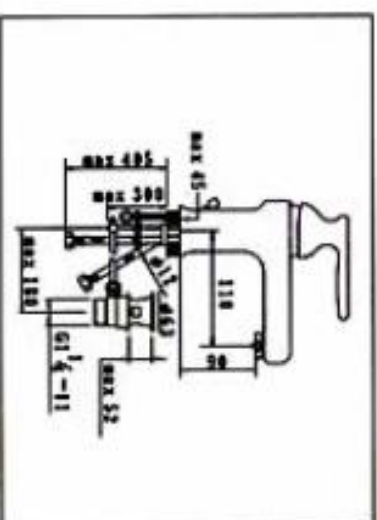

NO.KM8888-6
SINGLE LEVER BASIN MIXER
WITH POP-UP WASTE
CARTON DIMENSION : 44X34X30cm
QTTY : 12 SETS/CTN