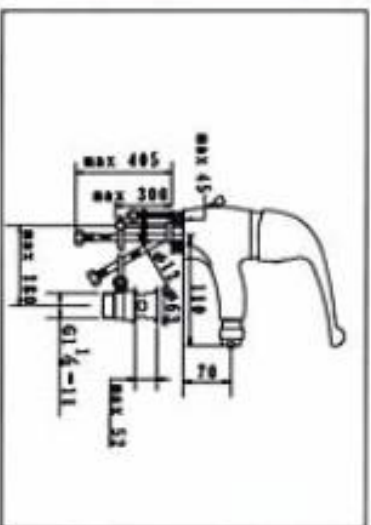

NO. KM8889-7
BIDET MIXER WITH POP-UP WASTE
CARTON DIMENSION : 44X34X30cm
QTTY : 12 SETS/CTN