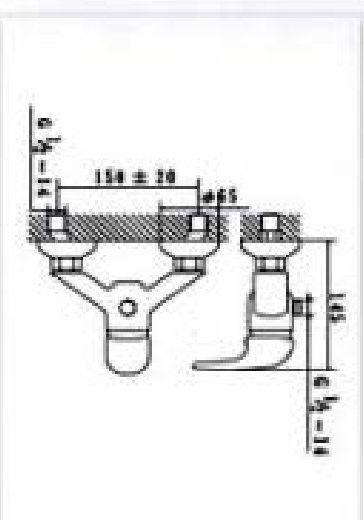

NO.KM8883-4

SINGLE LEVER SHOWER MIXER

CARTON DIMENSION : 44X34X30cm

QTTY : 12 SETS/CTN