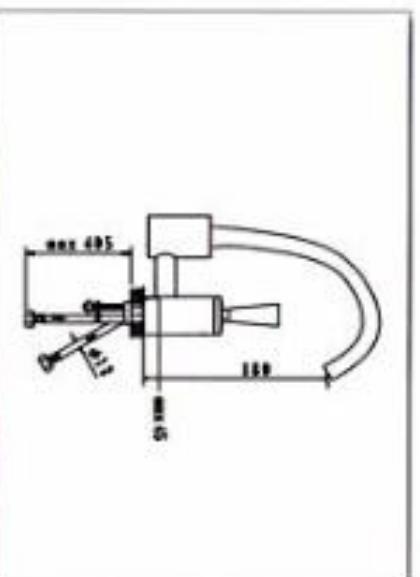

NO.KM8895-5

SINGLE LEVER SINK MIXER

CARTON DIMENSION : 44X34X30cm

QTTY : 12 SETS/CTN