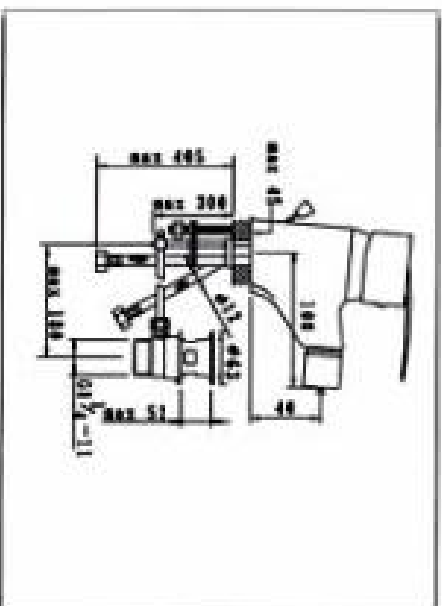

NO.KM8891-7
BIDET MIXER WITH POP-UP WASTE
CARTON DIMENSION : 44X34X30cm
QTTY : 12 SETS/CTN