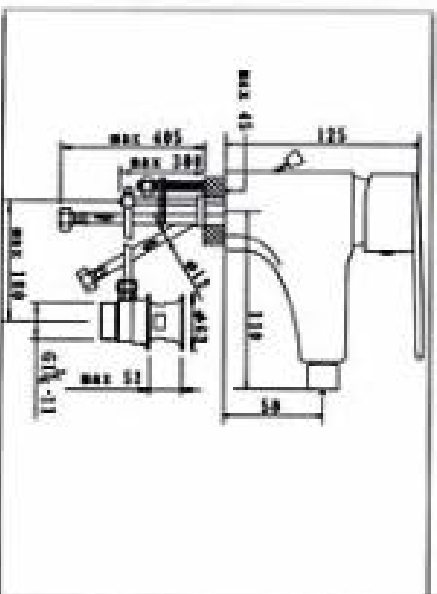

NO.KM8899-7
BIDET MIXER WITH POP-UP WASTE
CARTON DIMENSION : 44X34X30cm
QTTY : 12 SETS/CTN