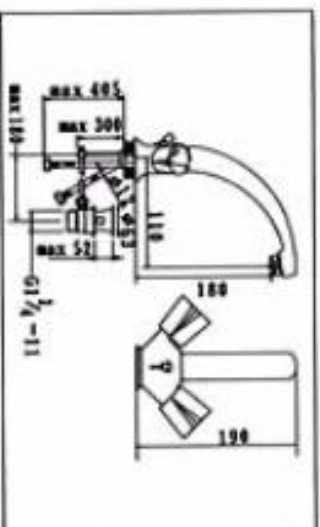

NO. KM8897-6B
DOUBLE-HANDLE
SINGLE-HOLE BASIN MIXER
WITH POP-UP WASTE
CARTON DIMENSION : 42X29X36cm
QTTY : 12 SETS/CTN