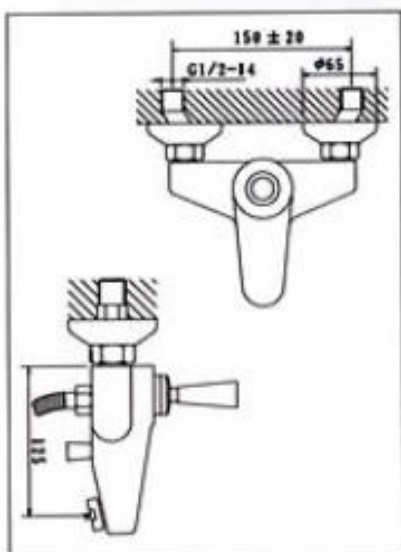

NO. KM8893-3
SINGLE LEVER BATH MIXER
CARTON DIMENSION : 44X35X39cm
QTTY : 12 SETS/CTN