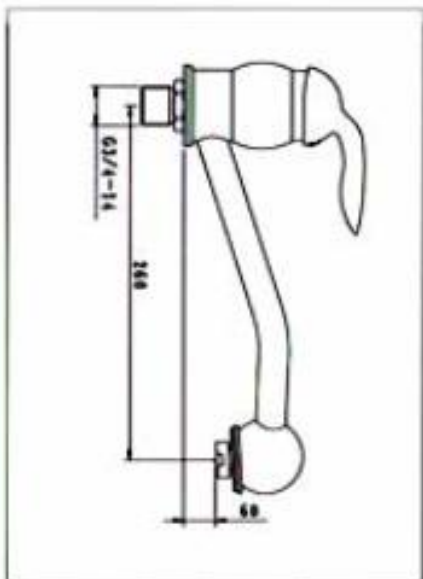

NO.KM9913-5
SINGLE LEVER SINK MIXER
CARTON DIMENSION : 45X33X39cm
QTTY : 12 SETS/CTN