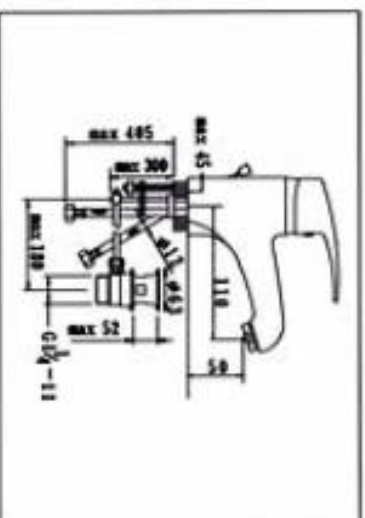

NO.KM9916-6
SINGLE LEVER BASIN MIXER
WITH POP-UP WASTE
CARTON DIMENSION : 44X34X30cm
QTTY : 12 SETS/CTN