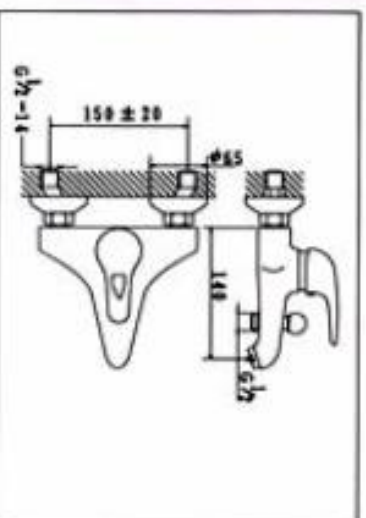

NO.KM8881-3
SINGLE LEVER BATH MIXER
CARTON DIMENSION : 56X44X30cm
QTTY : 12 SETS/CTN