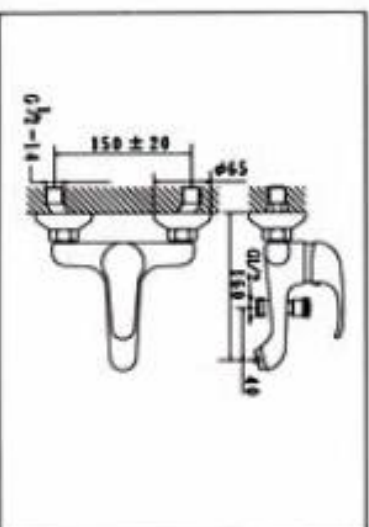

NO. KM9916-3
SINGLE LEVER BATH MIXER
CARTON DIMENSION : 44X35X39cm
QTTY : 12 SETS/CTN