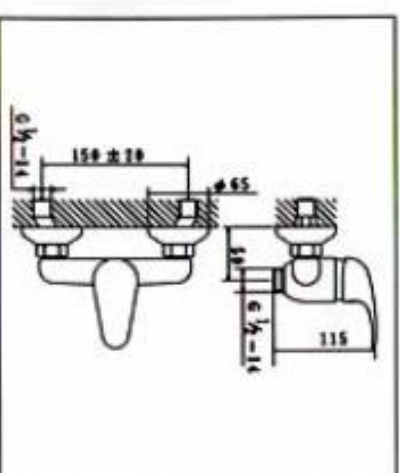

NO. KM9901-4

SINGLE LEVER SHOWER MIXER

CARTON DIMENSION : 44X34X30cm

QTTY : 12 SETS/CTN