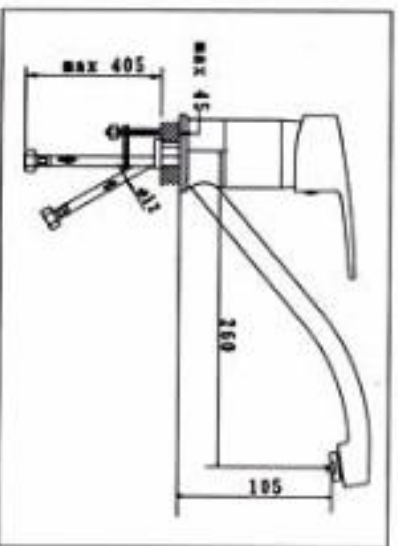

NO. KM8899-5
SINGLE LEVER SINK MIXER
CARTON DIMENSION : 44X34X30cm
QTTY : 12 SETS/CTN