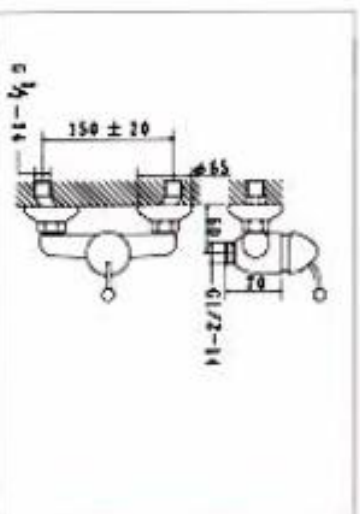

NO.KM8890-4
SINGLE LEVER SHOWER MIXER
CARTON DIMENSION : 44X34X30cm
QTTY : 12 SETS/CTN