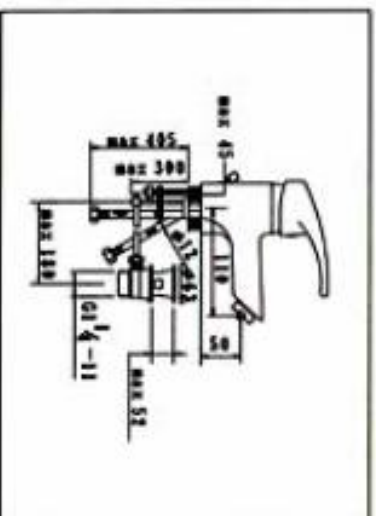

NO.KM9912-6
SINGLE-LEVER BASIN MIXER
WITH POP-UP WASTE
CARTON DIMENSION : 45X33X38cm
QTTY : 12 SETS/CTN