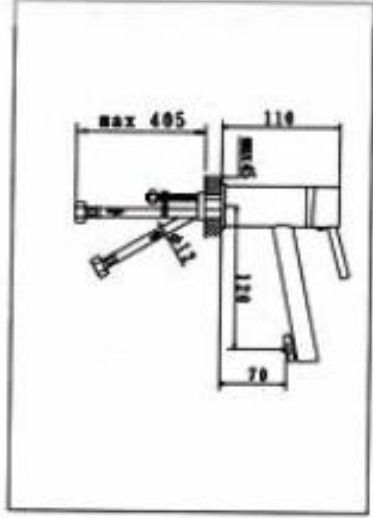

NO.KM8896-5
SINGLE LEVER SINK MIXER
CARTON DIMENSION : 44X26X43cm
QTTY : 12 SETS/CTN