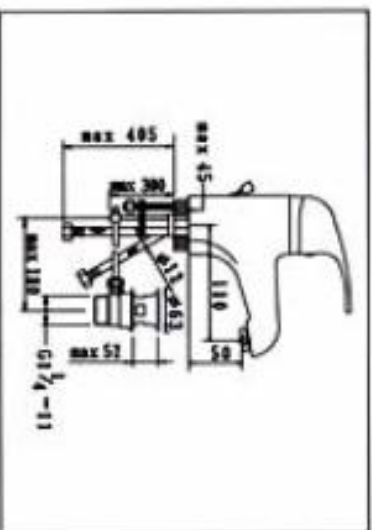

NO.KM9933-6
SINGLE LEVER BASIN MIXER
WITH POP-UP WASTE
CARTON DIMENSION : 44X34X30cm
QTTY : 12 SETS/CTN