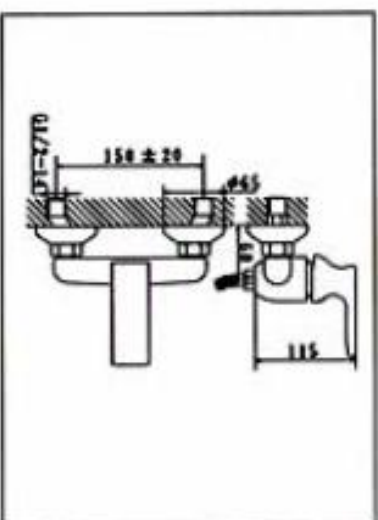

NO.KM8888-4
SINGLE LEVER SHOWER MIXER
CARTON DIMENSION : 45X33X38cm
QTTY : 12 SETS/CTN