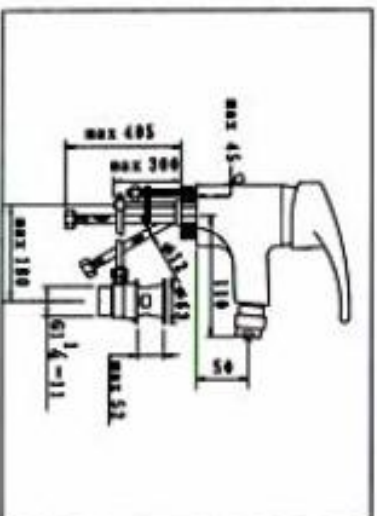

**NO. KM9912-3**  
SINGLE LEVER BATH MIXER  
CARTON DIMENSION : 43X37X30.5cm  
QTTY : 8 SETS/CTN

**NO. KM9912-4**  
SINGLE LEVER SHOWER MIXER  
CARTON DIMENSION : 45X33X38cm  
QTTY : 12 SETS/CTN

**NO.KM9912-6**  
SINGLE-LEVER BASIN MIXER  
WITH POP-UP WASTE  
CARTON DIMENSION : 45X33X38cm  
QTTY : 12 SETS/CTN