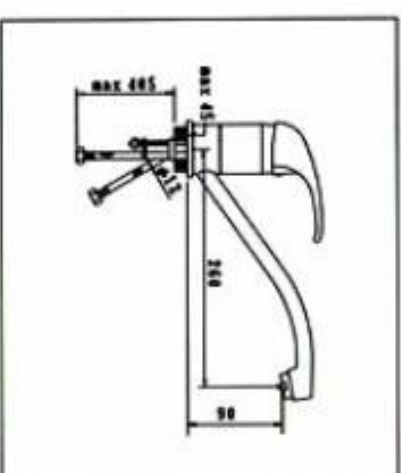

QTTY : 12 SETS/CTN

**NO. KM9901-4**

SINGLE LEVER SHOWER MIXER

CARTON DIMENSION : 44X34X30cm

QTTY : 12 SETS/CTN

**NO. KM9901-5**

SINGLE LEVER SINK MIXER

CARTON DIMENSION : 44X34X30cm