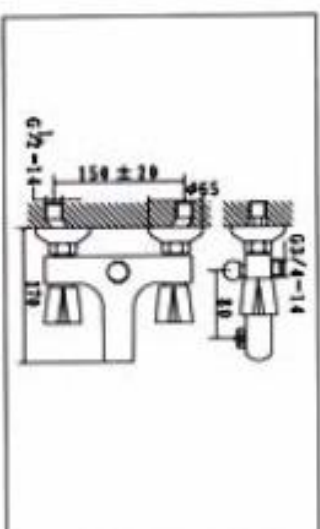

NO.KM8897-3B
DOUBLE-HANDLE BATH MIXER
CARTON DIMENSION : 44X35X39cm
QTTY : 12 SETS/CTN