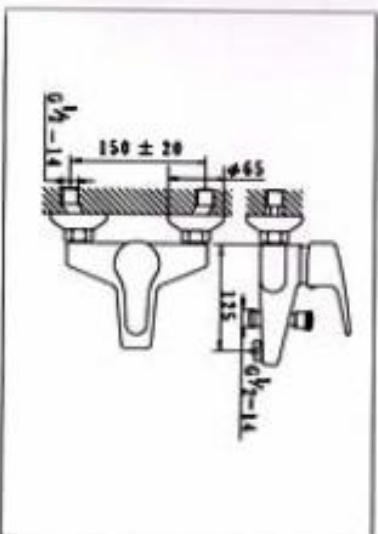

NO.KM9902-3

SINGLE LEVER BATH MIXER

CARTON DIMENSION : 44X35X39cm

QTTY : 12 SETS/CTN