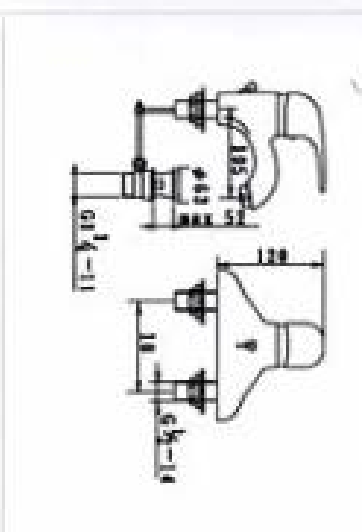

WALL MOUNTED KITCHEN MIXER

CARTON DIMENSION : 44 X 34 X 30cm

QTTY : 12 SETS/CTN

**NO.KM9908-3(PLATINUM)**  
SINGLE LEVER BATH MIXER  
CARTON DIMENSION:44X35X39cm  
QTTY:12 SETS/CTN

**NO.KM9908-6(PLATINUM)**  
SINGLE LEVER BASIN MIXER  
WITH POP-UP WASTE  
CARTON DIMENSION : 44X34X30cm  
QTTY : 12 SETS/CTN