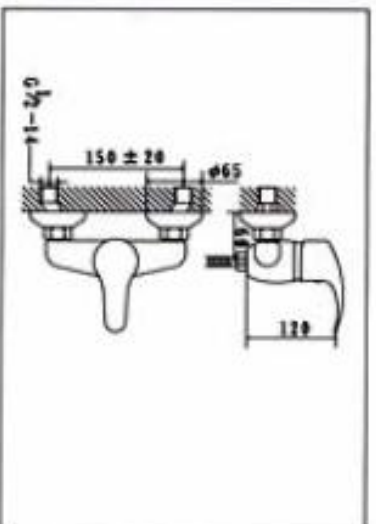

NO.KM9925-4

SINGLE LEVER SHOWER MIXER

CARTON DIMENSION : 44X34X30cm

QTTY : 12 SETS/CTN