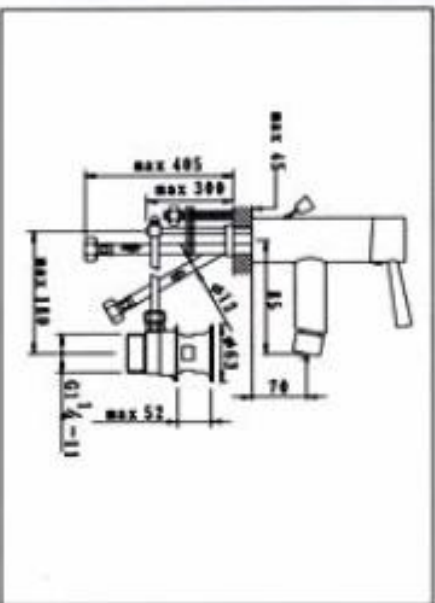

NO.KM8885-6
SINGLE LEVER BASIN MIXER
WITH POP-UP WASTE
CARTON DIMENSION : 32X23X43cm
QTTY : 12 SETS/CTN