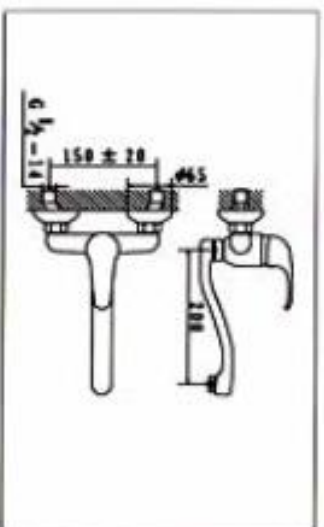

NO.KM9921-1
WALL MOUNTED KITCHEN MIXER
CARTON DIMENSION : 44X34X30cm
QTTY : 12 SETS/CTN