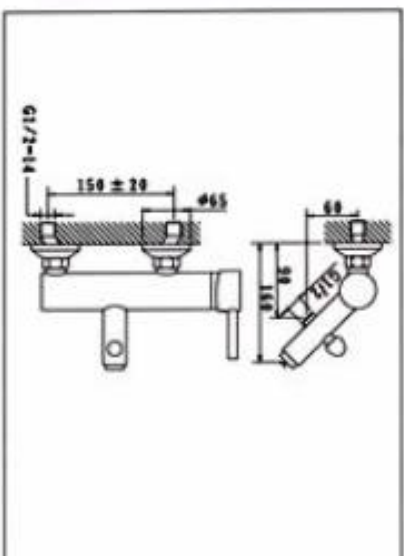

NO.KM8885-3
SINGLE LEVER BATH MIXER
CARTON DIMENSION : 32X23X43cm
QTTY : 12 SETS/CTN