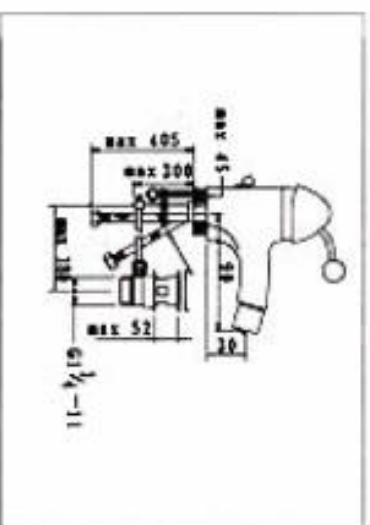

NO.KM8890-7
BIDET MIXER WITH POP-UP WASTE
CARTON DIMENSION : 44X34X30cm
QTTY : 12 SETS/CTN