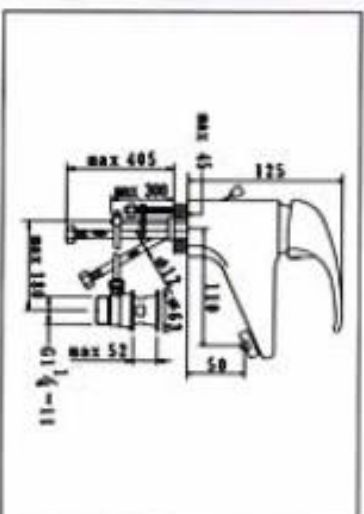

SINGLE LEVER BATH MIXER

CARTON DIMENSION : 44X35X39cm

QTTY : 12 SETS/CTN

**NO.KM9925-4**

SINGLE LEVER SHOWER MIXER

CARTON DIMENSION : 44X34X30cm

QTTY : 12 SETS/CTN

**NO.KM9925-6**  
SINGLE LEVER BASIN MIXER  
WITH POP-UP WASTE  
CARTON DIMENSION : 44X34X30cm  
QTTY : 12 SETS/CTN