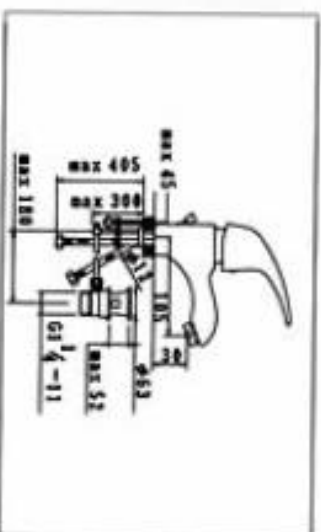

NO.KM9938-6
SINGLE-LEVER BASIN MIXER
WITH POP-UP WASTE
CARTON DIMENSION : 44X34X30cm
QTTY : 12 SETS/CTN