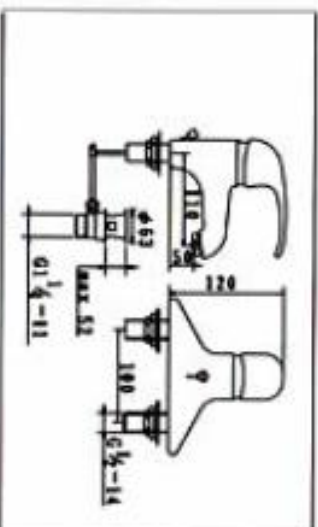

NO.KM9921-2
BASIN MIXER WITH POP-UP WASTE
CARTON DIMENSION:44X35X39cm
QTTY:8SETS/CTN