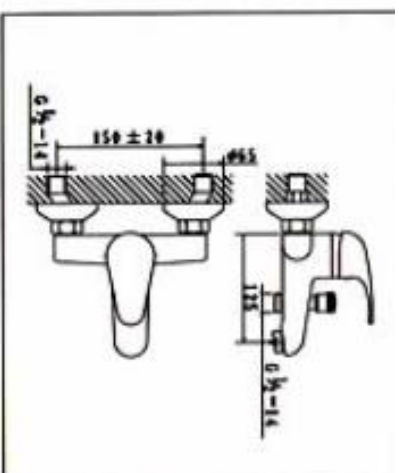

QTTY : 12 SETS/CTN

**NO.KM9921-7**

BIDET MIXER WITH POP-UP WASTE

CARTON DIMENSION : 44X34X30cm

QTTY : 12 SETS/CTN

**NO. KM9901-3**

SINGLE LEVER BATH MIXER

CARTON DIMENSION : 44X35X39cm