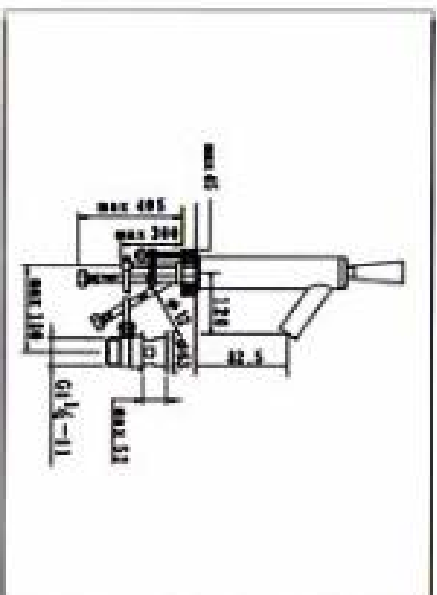

SINGLE LEVER SHOWER MIXER

CARTON DIMENSION : 44X35X39cm

QTTY : 12 SETS/CTN

**NO.KM8895-5**

SINGLE LEVER SINK MIXER

CARTON DIMENSION : 44X34X30cm

QTTY : 12 SETS/CTN

**NO. KM8895-6**  
SINGLE LEVER BASIN MIXER  
WITH POP-UP WASTE  
CARTON DIMENSION : 44X34X30cm  
QTTY : 12 SETS/CTN