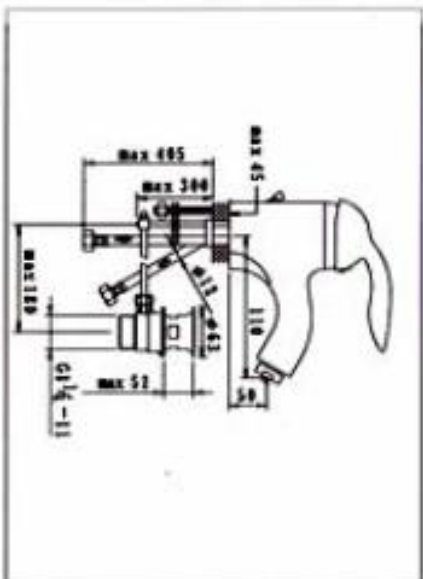

NO.KM9913-6
SINGLE LEVER BASIN MIXER
WITH POP-UP WASTE
CARTON DIMENSION : 45X33X39cm
QTTY : 12 SETS/CTN