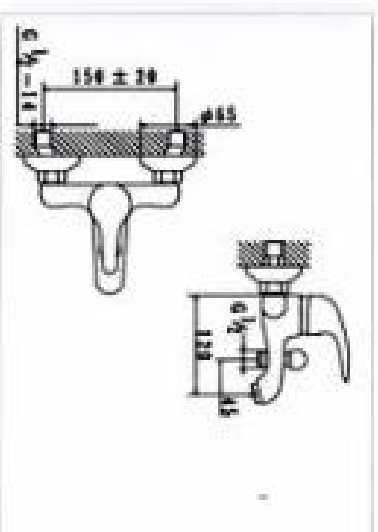

NO. KM8882-3
SINGLE LEVER BATH MIXER
CARTON DIMENSION : 44 X 35 X 39cm
QTTY : 12 SETS/CTN