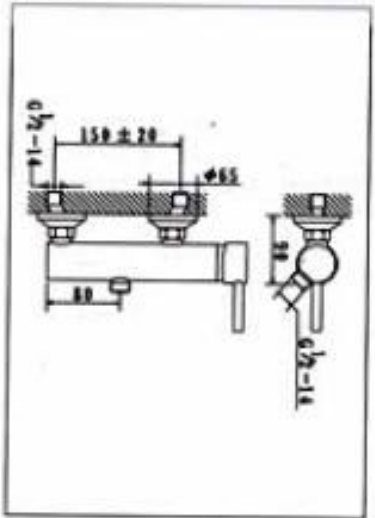

NO.KM8896-4
SINGLE LEVER SHOWER MIXER
CARTON DIMENSION : 32X23X43cm
QTTY : 12 SETS/CTN