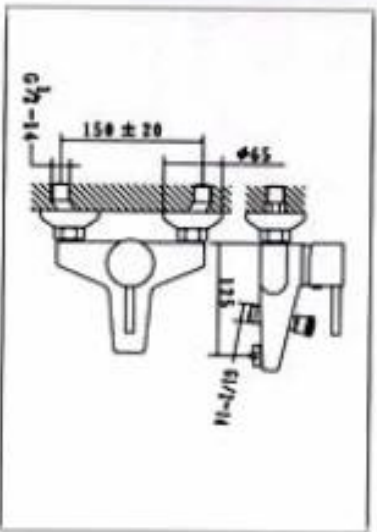

NO.KM8887-3

SINGLE LEVER BATH MIXER

CARTON DIMENSION : 44X35X39cm

QTTY : 12SETS/CTN