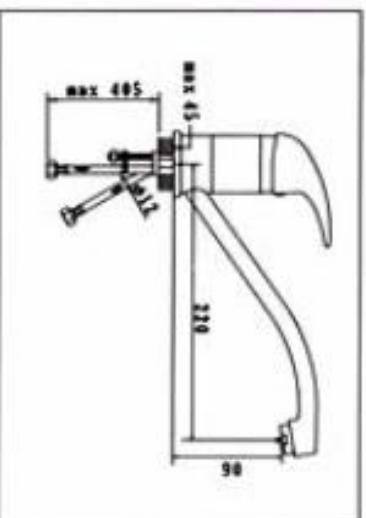

NO.KM8881-5
SINGLE LEVER SINK MIXER
CARTON DIMENSION : 45X33X38cm
QTTY : 12 SETS/CTN