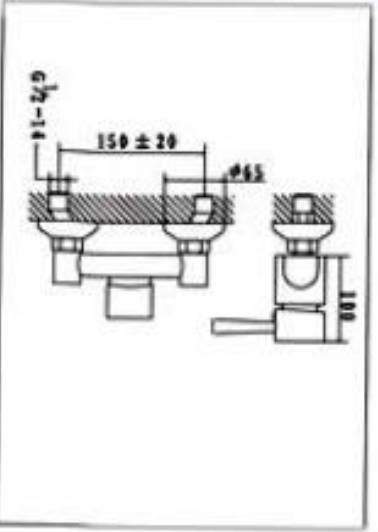

NO.KM8887-4

SINGLE LEVER SHOWER MIXER

CARTON DIMENSION : 44X34X30cm

QTTY : 12SETS/CTN