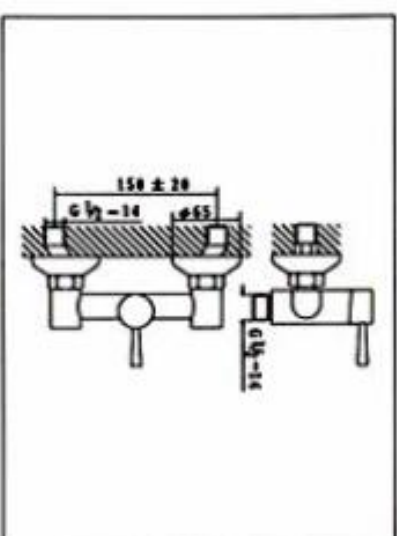

NO.KM8892-4
SINGLE LEVER SHOWER MIXER
CARTON DIMENSION : 44X34X30cm
QTTY : 12 SETS/CTN