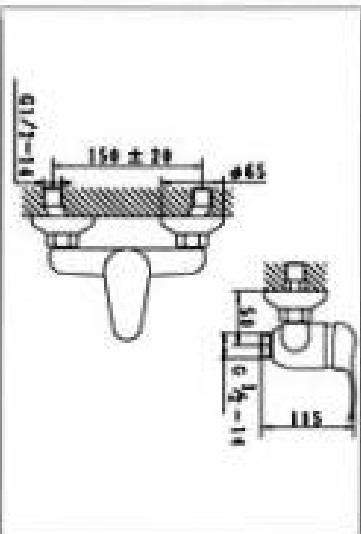

NO.KM9907-4
SINGLE LEVER SHOWER MIXER
CARTON DIMENSION : 44X34X30cm
QTTY : 12 SETS/CTN