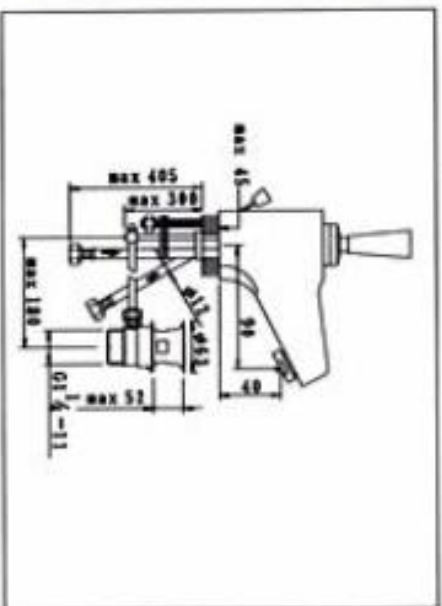

NO.KM8893-6
BASIN MIXER WITH POP-UP WASTE
CARTON DIMENSION:44X34X30cm
QTTY : 12SETS/CTN