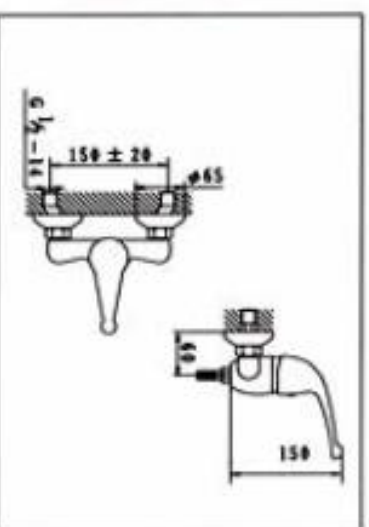

NO.KM88889-4
SINGLE LEVER SHOWER MIXER
CARTON DIMENSION : 44X34X30cm
QTTY : 12 SETS/CTN