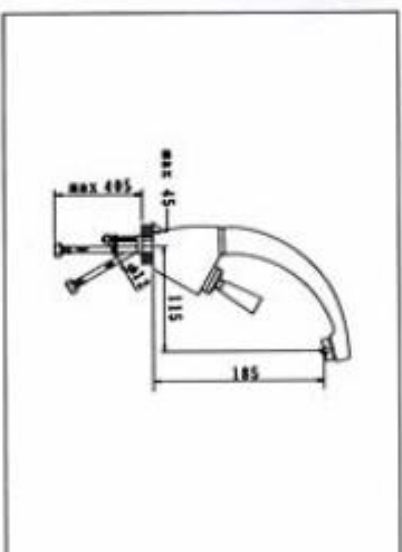

NO. KM8893-5
SINGLE LEVER SINK MIXER
CARTON DIMENSION : 44X34X30cm
QTTY : 12 SETS/CTN