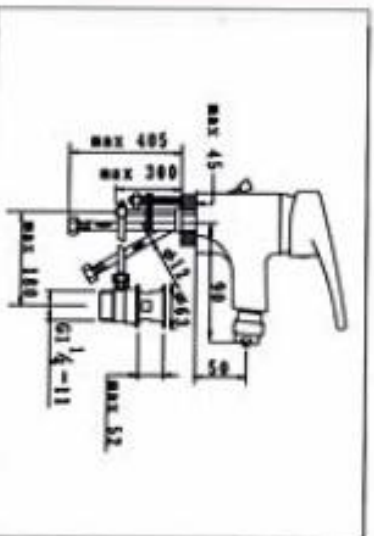

SINGLE LEVER SHOWER MIXER

CARTON DIMENSION : 44X34X30cm

QTTY : 12 SETS/CTN

**NO.KM9902-6**  
SINGLE LEVER BASIN MLXER  
WITH POP-UP WASTE  
CARTON DIMENSION : 44X34X30cm  
QTTY : 12 SETS/CTN

**NO.KM9902-7**  
BIDET MIXER  
WITH POP-UP WASTE  
CARTON DIMENSION : 44X34X30cm  
QTTY : 12 SETS/CTN