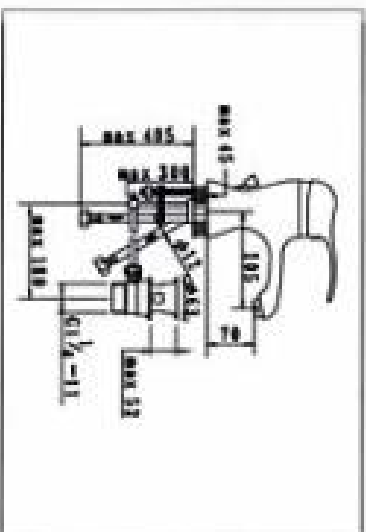

NO.KM9907-6
SINGLE-LEVER BASIN MIXER
WITH POP-UP WASTE
CARTON DIMENSION : 44X34X30cm
QTTY : 12 SETS/CTN