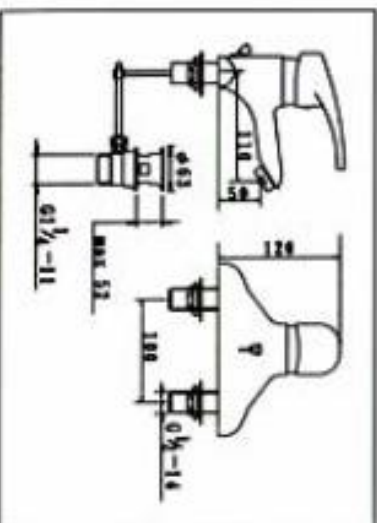

NO. KM9912-2
BASIN MIXER WITH POP-UP WASTE
CARTON DIMENSION: 43X37X30.5cm
QTTY: 8 SETS/CTN