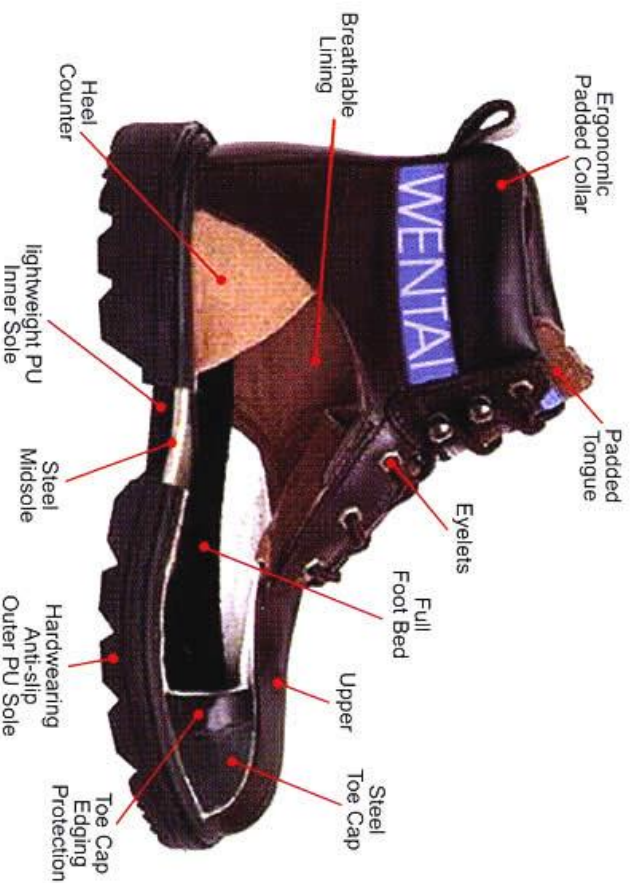

TECHNICAL DATABASE FOR SAFETY BOOTS

1 -PARTS SHOWING

2 -EU STANDARDS

CE EN20345-1: 2004 Specifications on safety shoes for professional use
200Joules TOE PROTECTION
CE EN20346-1: 2004 Professional shoes
100 Joules TOE PROTECTION
CE EN20347-1: 2004 Specifications on working shoes for professional use
NO PROTECTIVE TOECAP AGAINST IMPACTS AND CRUSHING.

3 -CALCULATION

Drop height x Weight x Force of gravity (9.81)
Safety (EN20345) 1.02m x 20kg x 9.81 = 200 Joules
Protective (EN20346) 0.51 m x 20kg x 9.81 = 100 Joules

4 -SYMBOL WORDS

SB = Safety Basic
S1 = SB + Antistatic + Energy Absorbent Heel
S1P = S1 + Steel Midsole
S2 = S1 + Water Resistant
S3 = S2 + Steel Midsole

5 -SIZE TABLE:

English	2	3	4	5	6	6₂	7	8	9	10	10₂	11	12	13	14	15
Continental	35	36	37	38	39	40	41	42	43	44	44	46	47	48	49	50