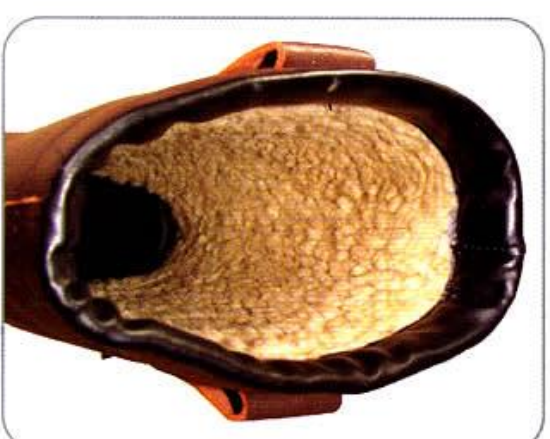

EN20345 S3

Buffalo grain rigger boot

Full winter lining(or without lining)

Dual density outsole

PU toe scuff for anti-abrasion

SIZE: 37#--48# (4#--13#)

ST05N2503

EN20345 S3

Buffalo waxy leather upper
Open and adjustable collar
Soft padded tongue
Brown cambrelle lining
Dual density outsole

Size: 36#--47# (3#--12#)

ST05G2512

EN20345 S3

Light Tan buffalo grain upper
Elastic fabric side
Brown cambrelle lining
Dual density