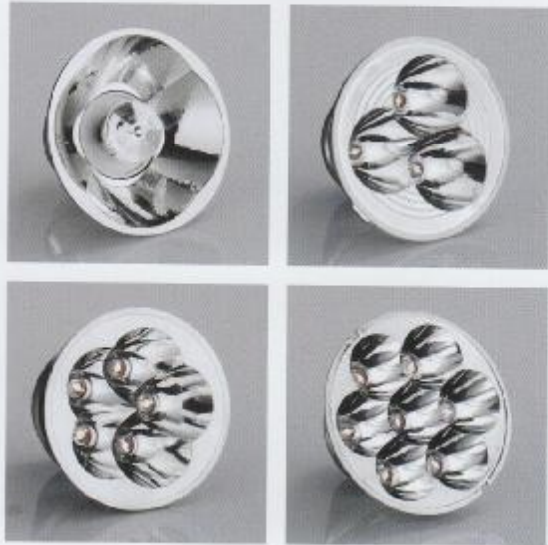

up to 100,000 hours long-life LED

NO:FTJ2DE1

Visible within 300m
More than 120 hours
3 pieces LED
The life can be up to
100,000 hours.

FTJ2DE1

More than 120 hours
5 pieces LED
The life can be up to
100,000 hours.

FTJ2DE1

NO:FTJ2DE2

Visible within 350m
More than 120 hours
3 pieces LED
The life can be up to
100,000 hours.

FTJ2DE2

Visible within 350m
More than 120 hours
5 pieces LED
The life can be up to
100,000 hours.

FTJ2DE2

More than 120 hours
7 pieces LED
The life can be up to
100,000 hours.

FTJ2DE2

Visible within 400m
More than 120 hours
4 pieces LED
The life can be up to
100,000 hours.

FTJ2DE2

POWERFUL

Flashlight

led new light resource, the life can be up to 100,000 hours.
lasting lighting and save more than ten times of energy.
heavy nickel-chrome plating.
wonderful professional optical reflector.
body be covered with metallic wear-proof lacquer.